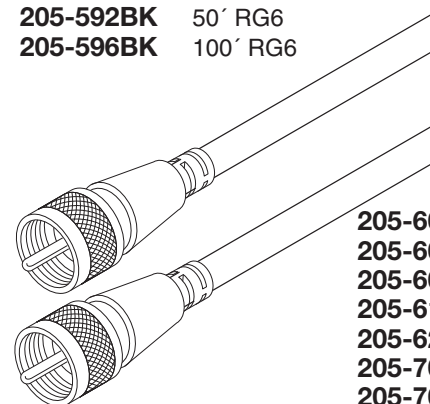

UHF Coaxial Cables

UHF Plug to UHF Plug Coaxial Cables
50Ω Low-Loss RG58/U or RG8x-Mini
Fully Molded – Nickel-Plated Connectors

205-603	3' RG58/U UHF-UHF Cable
205-606	6' RG58/U UHF-UHF Cable
205-609	9' RG58/U UHF-UHF Cable
205-612	12' RG58/U UHF-UHF Cable
205-620	20' RG58/U UHF-UHF Cable
205-703	3' Mini-RG8x UHF-UHF Cable
205-706	6' Mini-RG8x UHF-UHF Cable
205-709	9' Mini-RG8x UHF-UHF Cable
205-712	12' Mini-RG8x UHF-UHF Cable
205-720	20' Mini-RG8x UHF-UHF Cable
205-750	50' Mini-RG8x UHF-UHF Cable

205-580BK	3' RG6
205-582BK	6' RG6
205-586BK	12' RG6
205-590BK	25' RG6
205-592BK	50' RG6
205-596BK	100' RG6