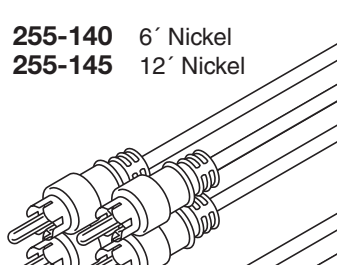

Distributed by:

JAMECO[®]
ELECTRONICS

www.Jameco.com ♦ 1-800-831-4242

The content and copyrights of the attached
material are the property of its owner.

Jameco Part Number 228435

RCA Audio Patch Cords

Shielded RCA Patch Cords
 Black 2.8mm OD PVC Jacket
 Fully Molded Construction
 Nickel or Gold-Plated High-Retention RCA Plugs
 Color-Coded Red-White/Red-White or Black-Black
 AWG26 Stranded Copper Center Conductor
 Low-Loss 95% Spiral-Wound Copper Shield
 99.99% Pure Oxygen-Free Copper Wire

- 255-100** 6' RCA Jack to RCA Plug
- 255-105** 10' RCA Jack to RCA Plug
- 255-110** 6' RCA Plug to RCA Plug
- 255-115** 10' RCA Plug to RCA Plug
- 255-117** 25' RCA Plug to RCA Plug
- 255-118** 25' RCA Plug to Plug – AWG24
- 255-120** 3' 2-RCA Plugs to 2-RCA Plugs
- 255-121** 3' 2-RCA Plug-Plug Gold Plated
- 255-125** 6' 2-RCA Plugs to 2-RCA Plugs
- 255-126** 6' 2-RCA Plug-Plug Gold Plated
- 255-127** 9' 2-RCA Plugs to 2-RCA Plugs
- 255-128** 9' 2-RCA Plug-Plug Gold Plated
- 255-130** 12' 2-RCA Plugs to 2-RCA Plugs
- 255-131** 12' 2-RCA Plug-Plug Gold Plated
- 255-132** 15' 2-RCA Plugs to 2-RCA Plugs
- 255-133** 15' 2-RCA Plug-Plug Gold Plated
- 255-134** 20' 2-RCA Plugs to 2-RCA Plugs
- 255-135** 25' 2-RCA Plugs to 2-RCA Plugs
- 255-136** 25' 2-RCA Plug-Plug Gold Plated
- 255-138** 50' 2-RCA Plug-Plug Nickel Plated **◀ NEW**
- 255-140** 6' 2-RCA Plugs – RCA Piggyback
- 255-145** 12' 2-RCA Plugs – RCA Piggyback
- 255-150** 6' 4-RCA Plug-Plug – Color Coded
- 255-175** 6' 2-RCA Jacks to 2-RCA Plugs
- 255-244** 3' 2-RCA Plugs to 2-RCA Angle Plugs
- 255-246** 6' 2-RCA Plugs to 2-RCA Angle Plugs

Black

- 255-100** 6' Nickel
- 255-105** 10' Nickel

Black

- 255-118** 25' AWG24 Nickel

Red

White

Red

White

- 255-140** 6' Nickel
- 255-145** 12' Nickel

Red

White

Yellow

Black

Red

White

Yellow