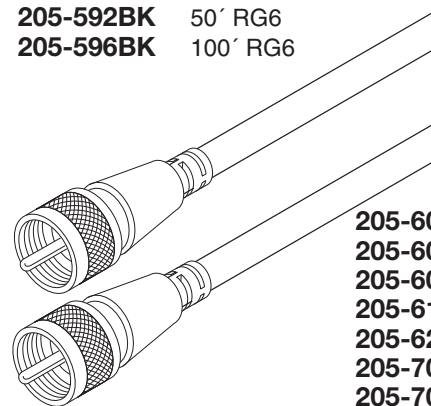

205-580BK	3' RG6
205-582BK	6' RG6
205-586BK	12' RG6
205-590BK	25' RG6
205-592BK	50' RG6
205-596BK	100' RG6