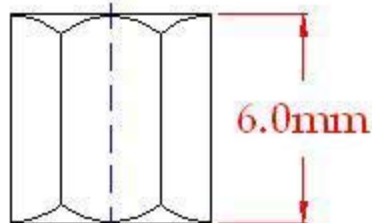

Top View

Side View

Brass Hex Nut with Nickle Plated
4-40UNC