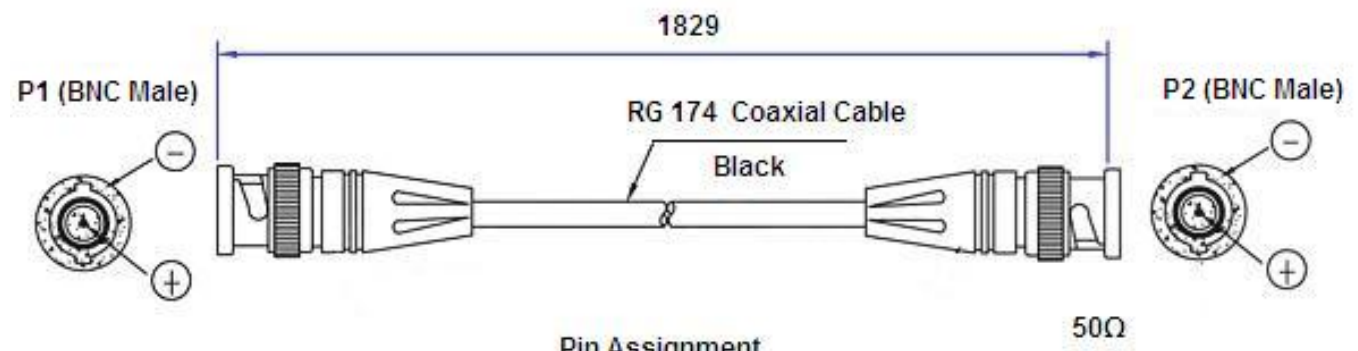

Rev.	Revision	Date
01	Update	12/1/2011

DRAWN	Emily	12/06/2011
CHECKED	Sara	12/06/2011
ENG APPR.		
MFG APPR.		
Q.A.		

UNIT: mm		
Sinotech		
SIZE A4	P/N 111482	REV 01
SCALE: 20:1	Weight(kg):	SHEET 1 OF 1

**KWC-RG-174-6**