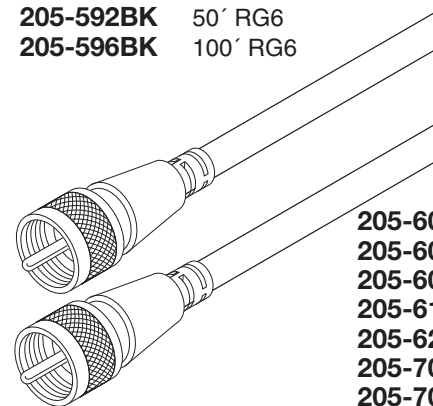

205-580BK	3' RG6
205-582BK	6' RG6
205-586BK	12' RG6
205-590BK	25' RG6
205-592BK	50' RG6
205-596BK	100' RG6