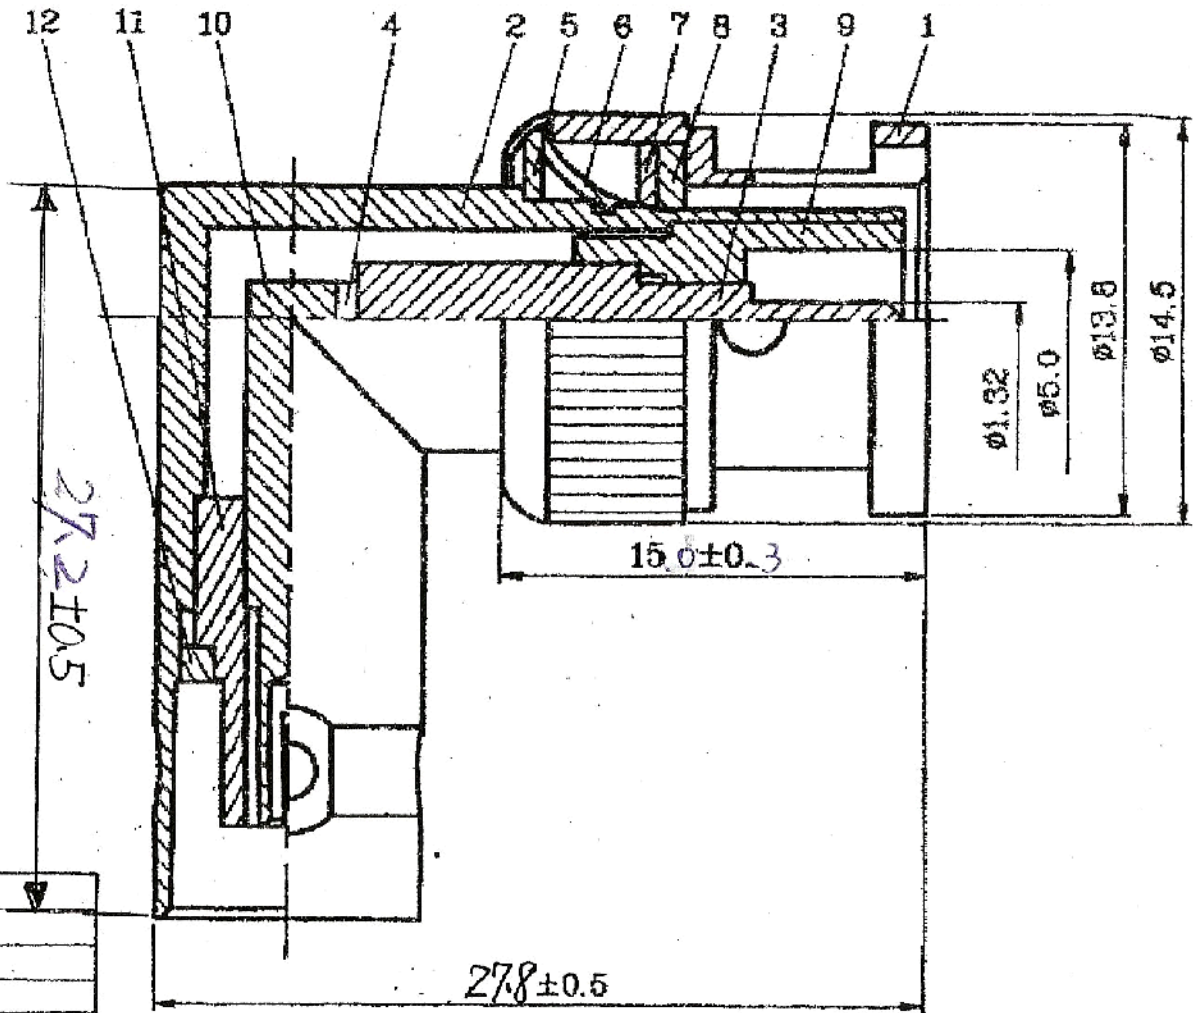

Distributed by:

JAMECO[®]
ELECTRONICS

www.Jameco.com ♦ 1-800-831-4242

The content and copyrights of the attached
material are the property of its owner.

Jameco Part Number 127352

| WASHER | BRASS | NICKEL | 1 |
|-------------|----------|--------|-----|
| INSULATOR | DELRIN | WHITE | 1 |
| PIN | BRASS | GLOD | 1 |
| INSULATOR | DELRIN | WHITE | 1 |
| WASHER | RUBBER | RED | 1 |
| WASHER | STEEL | NICKEL | 1 |
| SPRING | SK-5 | NICKEL | 1 |
| WASHER | STEEL | NICKEL | 1 |
| SPRING | SK-5 | NICKEL | 1 |
| PIN | BRASS | GLOD | 1 |
| BODY | BRASS | NICKEL | 1 |
| HEEL | ZINC | NICKEL | 1 |
| DESCRIPTION | MATERIAL | FINISH | QTY |

| | | |
|-------------------------------|-----|-------|
| DIMENSIONS ARE IN MILLIMETERS | | |
| UNLESS OTHERWISE SPECIFIED | | |
| TOLERANCES | | |
| 0.5 - 5 | = | ±0.2 |
| 5 - 30 | = | ±0.4 |
| 30 - 120 | = | ±0.5 |
| 120 - 315 | = | ±1 |
| 315 - 1000 | = | ±1.6 |
| 1000 - 2000 | = | ±2.4 |
| SCALE | 4/1 | ISSUE |

| | | | |
|------------------------------------|--------------------------------------|-----------------------|-----------------|
| MATERIAL | GOLDSUN ELECTRONICS CO., LTD. | | |
| JAMECO NO. | 127352 | GOLDSUN NO. WJ-7048-2 | |
| DRAWN: Kiki Chen | Description | | Rev. |
| VERIFY PEOPLE: Ada Zheng , Ivy Lan | CONNECTOR BNC RT ADAPT | | 1 |
| UNIT: mm | SCALE: | SHEET 1 OF 1 | CAS No: ERN No: |