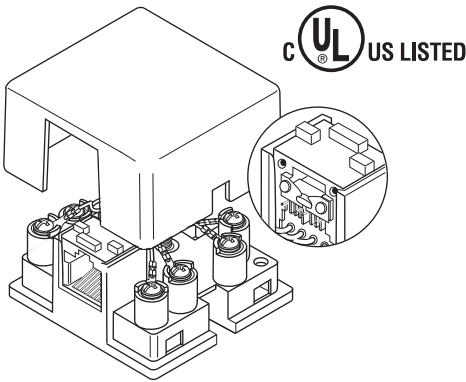

Distributed by:

JAMECO[®]
ELECTRONICS

www.Jameco.com ♦ 1-800-831-4242

The content and copyrights of the attached
material are the property of its owner.

Jameco Part Number 135079

- 300-145**□□ 4C Ivory, White
- 300-147**□□ 6C Ivory, White
- 300-149**□□ 8C Ivory, White
- 301-145**□□ 4C Ivory, White UL
- 301-147**□□ 6C Ivory, White UL
- 301-149**□□ 8C Ivory, White UL

- 300-146IV** 4C Ivory
- 301-146**□□ 4C Ivory, White UL

301-153IV 8C Short-Bar Ivory

- 300-024IV** 4C Ivory
- 300-024WH** 4C White
- 300-026IV** 6C Ivory
- 300-028IV** 8C Ivory

- 300-034IV** 4C Ivory-Voice
- 300-034WH** 4C White-Voice
- 300-035IV** 4C Ivory-Data
- 300-036IV** 6C Ivory-Voice
- 300-037IV** 6C Ivory-Data
- 300-038IV** 8C Ivory-Voice
- 300-039IV** 8C Ivory-Data