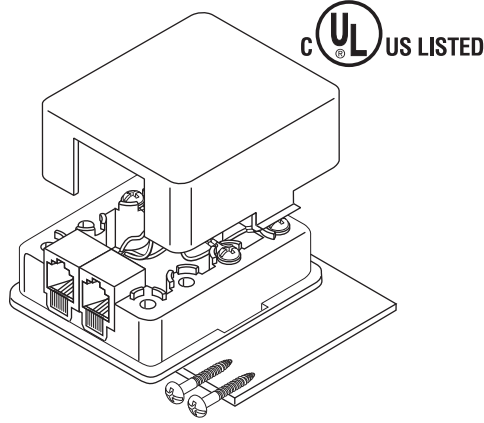

Distributed by:

JAMECO[®]
ELECTRONICS

www.Jameco.com ♦ 1-800-831-4242

The content and copyrights of the attached
material are the property of its owner.

Jameco Part Number 135079

- 300-145**□□ 4C Ivory, White
- 300-147**□□ 6C Ivory, White
- 300-149**□□ 8C Ivory, White
- 301-145**□□ 4C Ivory, White UL
- 301-147**□□ 6C Ivory, White UL
- 301-149**□□ 8C Ivory, White UL

- 300-146IV** 4C Ivory
- 301-146**□□ 4C Ivory, White UL

301-153IV 8C Short-Bar Ivory

- 300-024IV** 4C Ivory
- 300-024WH** 4C White
- 300-026IV** 6C Ivory
- 300-028IV** 8C Ivory

- 300-034IV** 4C Ivory-Voice
- 300-034WH** 4C White-Voice
- 300-035IV** 4C Ivory-Data
- 300-036IV** 6C Ivory-Voice
- 300-037IV** 6C Ivory-Data
- 300-038IV** 8C Ivory-Voice
- 300-039IV** 8C Ivory-Data

300-074IV 4C Ivory

300-124IV 4C Ivory

300-224IV 4C Ivory

300-324IV 6x2-6x4 Ivory

Modular Surface Jacks

Modular Telephone or Data Surface Jacks
High-Impact ABS Plastic with Mounting Screws
6µ" Gold Plated Contacts

- 300-145IV** 4C Ivory Surface Jack
- 300-145WH** 4C White Surface Jack
- 300-146IV** 4C Ivory Surface Dual Jack
- 300-147IV** 6C Ivory Surface Jack
- 300-147WH** 6C White Surface Jack
- 300-149IV** 8C Ivory Surface Jack
- 300-149WH** 8C White Surface Jack
- 301-145IV** 4C Ivory Surface Jack UL
- 301-145WH** 4C White Surface Jack UL
- 301-146IV** 4C Ivory Surface Dual Jack UL
- 301-146WH** 4C White Surface Dual Jack UL
- 301-147IV** 6C Ivory Surface Jack UL
- 301-147WH** 6C White Surface Jack UL
- 301-149IV** 8C Ivory Surface Jack UL
- 301-149WH** 8C White Surface Jack UL
- 301-153IV** 8C Ivory RJ31X Jack UL with Shorting Bar Suitable for Alarm System Installations