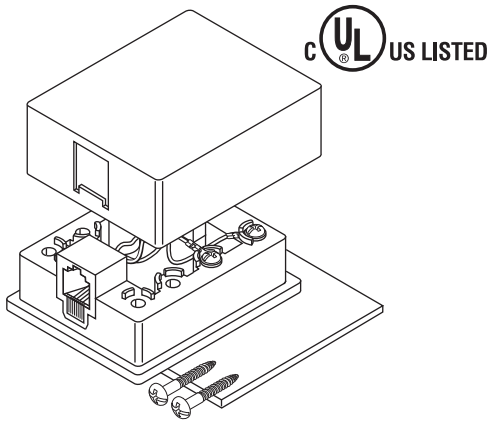

Distributed by:

JAMECO[®]
ELECTRONICS

www.Jameco.com ♦ 1-800-831-4242

The content and copyrights of the attached
material are the property of its owner.

Jameco Part Number 135079

- 300-145**□□ 4C Ivory, White
- 300-147**□□ 6C Ivory, White
- 300-149**□□ 8C Ivory, White
- 301-145**□□ 4C Ivory, White UL
- 301-147**□□ 6C Ivory, White UL
- 301-149**□□ 8C Ivory, White UL

- 300-146IV** 4C Ivory
- 301-146**□□ 4C Ivory, White UL

301-153IV 8C Short-Bar Ivory

- 300-024IV** 4C Ivory
- 300-024WH** 4C White
- 300-026IV** 6C Ivory
- 300-028IV** 8C Ivory

- 300-034IV** 4C Ivory-Voice
- 300-034WH** 4C White-Voice
- 300-035IV** 4C Ivory-Data
- 300-036IV** 6C Ivory-Voice
- 300-037IV** 6C Ivory-Data
- 300-038IV** 8C Ivory-Voice
- 300-039IV** 8C Ivory-Data