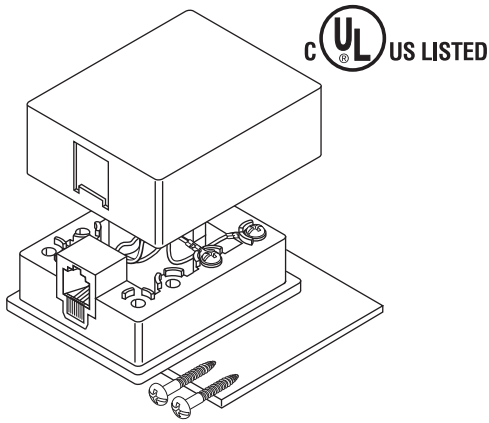

Distributed by:

JAMECO[®]
ELECTRONICS

www.Jameco.com ♦ 1-800-831-4242

The content and copyrights of the attached
material are the property of its owner.

Jameco Part Number 135087

- 300-145**□□ 4C Ivory, White
- 300-147**□□ 6C Ivory, White
- 300-149**□□ 8C Ivory, White
- 301-145**□□ 4C Ivory, White UL
- 301-147**□□ 6C Ivory, White UL
- 301-149**□□ 8C Ivory, White UL

- 300-146IV** 4C Ivory
- 301-146**□□ 4C Ivory, White UL

301-153IV 8C Short-Bar Ivory

- 300-024IV** 4C Ivory
- 300-024WH** 4C White
- 300-026IV** 6C Ivory
- 300-028IV** 8C Ivory

- 300-034IV** 4C Ivory-Voice
- 300-034WH** 4C White-Voice
- 300-035IV** 4C Ivory-Data
- 300-036IV** 6C Ivory-Voice
- 300-037IV** 6C Ivory-Data
- 300-038IV** 8C Ivory-Voice
- 300-039IV** 8C Ivory-Data