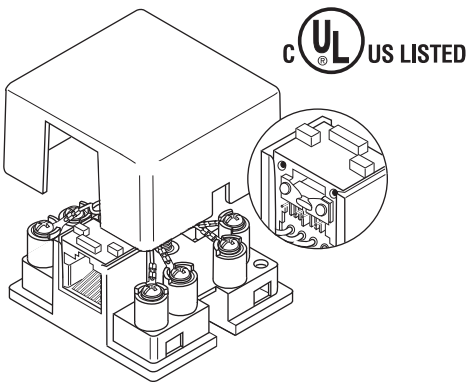

Distributed by:

JAMECO[®]
ELECTRONICS

www.Jameco.com ♦ 1-800-831-4242

The content and copyrights of the attached
material are the property of its owner.

Jameco Part Number 135087

- 300-145**□□ 4C Ivory, White
- 300-147**□□ 6C Ivory, White
- 300-149**□□ 8C Ivory, White
- 301-145**□□ 4C Ivory, White UL
- 301-147**□□ 6C Ivory, White UL
- 301-149**□□ 8C Ivory, White UL

- 300-146IV** 4C Ivory
- 301-146**□□ 4C Ivory, White UL

301-153IV 8C Short-Bar Ivory

- 300-024IV** 4C Ivory
- 300-024WH** 4C White
- 300-026IV** 6C Ivory
- 300-028IV** 8C Ivory

- 300-034IV** 4C Ivory-Voice
- 300-034WH** 4C White-Voice
- 300-035IV** 4C Ivory-Data
- 300-036IV** 6C Ivory-Voice
- 300-037IV** 6C Ivory-Data
- 300-038IV** 8C Ivory-Voice
- 300-039IV** 8C Ivory-Data

- 300-145IV** 4C Ivory Surface Jack
- 300-145WH** 4C White Surface Jack
- 300-146IV** 4C Ivory Surface Dual Jack
- 300-147IV** 6C Ivory Surface Jack
- 300-147WH** 6C White Surface Jack
- 300-149IV** 8C Ivory Surface Jack
- 300-149WH** 8C White Surface Jack
- 301-145IV** 4C Ivory Surface Jack UL
- 301-145WH** 4C White Surface Jack UL
- 301-146IV** 4C Ivory Surface Dual Jack UL
- 301-146WH** 4C White Surface Dual Jack UL
- 301-147IV** 6C Ivory Surface Jack UL
- 301-147WH** 6C White Surface Jack UL
- 301-149IV** 8C Ivory Surface Jack UL
- 301-149WH** 8C White Surface Jack UL
- 301-153IV** 8C Ivory RJ31X Jack UL with Shorting Bar Suitable for Alarm System Installations