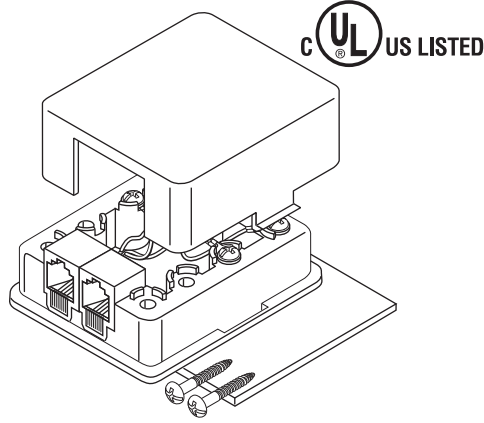

Distributed by:

JAMECO[®]
ELECTRONICS

www.Jameco.com ♦ 1-800-831-4242

The content and copyrights of the attached
material are the property of its owner.

Jameco Part Number 135087

- 300-145**□□ 4C Ivory, White
- 300-147**□□ 6C Ivory, White
- 300-149**□□ 8C Ivory, White
- 301-145**□□ 4C Ivory, White UL
- 301-147**□□ 6C Ivory, White UL
- 301-149**□□ 8C Ivory, White UL

- 300-146IV** 4C Ivory
- 301-146**□□ 4C Ivory, White UL

301-153IV 8C Short-Bar Ivory

- 300-024IV** 4C Ivory
- 300-024WH** 4C White
- 300-026IV** 6C Ivory
- 300-028IV** 8C Ivory

- 300-034IV** 4C Ivory-Voice
- 300-034WH** 4C White-Voice
- 300-035IV** 4C Ivory-Data
- 300-036IV** 6C Ivory-Voice
- 300-037IV** 6C Ivory-Data
- 300-038IV** 8C Ivory-Voice
- 300-039IV** 8C Ivory-Data

300-074IV 4C Ivory

300-124IV 4C Ivory

300-224IV 4C Ivory

300-324IV 6x2-6x4 Ivory

Modular Surface Jacks

Modular Telephone or Data Surface Jacks
High-Impact ABS Plastic with Mounting Screws
6µ" Gold Plated Contacts

- 300-145IV** 4C Ivory Surface Jack
- 300-145WH** 4C White Surface Jack
- 300-146IV** 4C Ivory Surface Dual Jack
- 300-147IV** 6C Ivory Surface Jack
- 300-147WH** 6C White Surface Jack
- 300-149IV** 8C Ivory Surface Jack
- 300-149WH** 8C White Surface Jack
- 301-145IV** 4C Ivory Surface Jack UL
- 301-145WH** 4C White Surface Jack UL
- 301-146IV** 4C Ivory Surface Dual Jack UL
- 301-146WH** 4C White Surface Dual Jack UL
- 301-147IV** 6C Ivory Surface Jack UL
- 301-147WH** 6C White Surface Jack UL
- 301-149IV** 8C Ivory Surface Jack UL
- 301-149WH** 8C White Surface Jack UL
- 301-153IV** 8C Ivory RJ31X Jack UL with Shorting Bar Suitable for Alarm System Installations