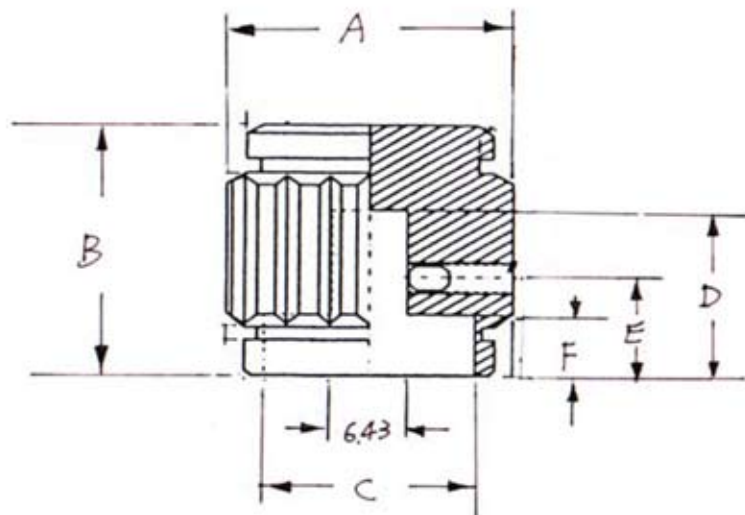

Date	Rev.	Description

JAMECO NO.	GOLDSUN NO.	A	B	C	D	E	F	COLOUR
138482	CS061-45KN031-ROHS	15.5	16.5	13.5	14.5	8.4	4.5	SILVER

DCC. NO.
A4 DRAWING NO.

MATERIAL		GOLDSUN ELECTRONICS CO., LTD.	
JAMECO NO.	138482	GOLDSUN NO.	CS061-45KN031-ROHS
DESCRIPTION	ALUMINUM CONTROL KNOBS BRIGHT MIRROR FINISH		Rev. 1
UNIT:	SCALE:	SHEET 1 OF 1	CAS No: ERN No:
mm			

DRAWN: Simon Yeh
 VERIFY PEOPLE: Wendy Chen