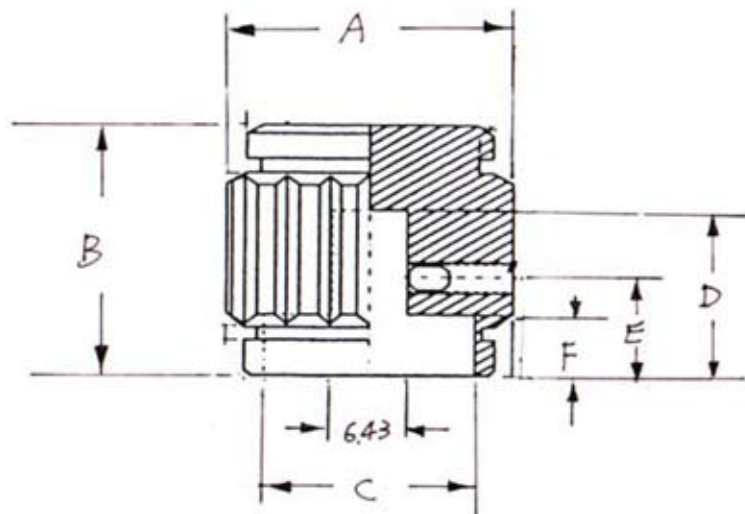

Date	Rev.	Description

JAMECO NO.	GOLDSUN NO.	A	B	C	D	E	F	COLOUR
138502	CS061-45KN032-ROHS	22.0	19.0	19.6	13.6	8.6	4.0	SILVER

DCC. NO.
A4 DRAWING NO.

MATERIAL		<b>GOLDSUN ELECTRONICS CO., LTD.</b>	
JAMECO NO.	138502	GOLDSUN NO.	CS061-45KN032-ROHS
DESCRIPTION	ALUMINUM CONTROL KNOBS BRIGHT MIRROR FINISH		Rev. 1
UNIT:	SCALE:	SHEET 1 OF 1	CAS No: ERN No:
mm			

DRAWN: Simon Yeh  
 VERIFY PEOPLE: Wendy Chen