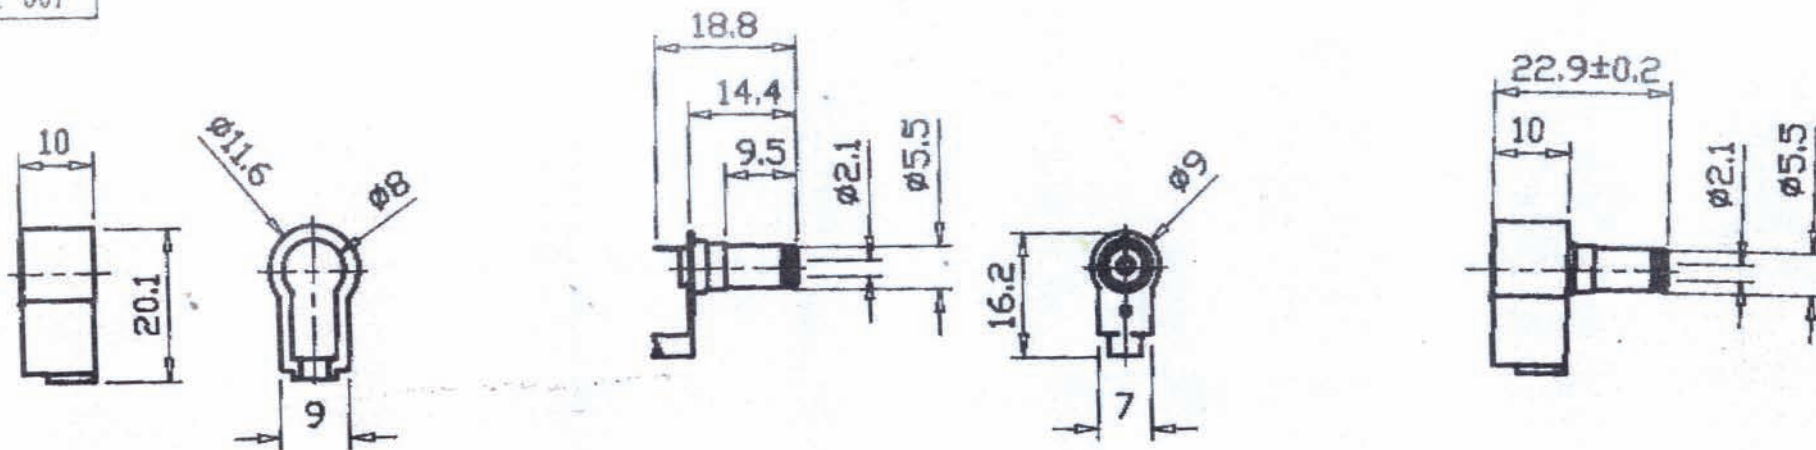

PL-007

PL-008

GOLDSUN ELECTRONICS CO., LTD.

JAMECO NO.	138587-10	GOLDSUN NO.	PL-007
Description	DC POWER PLUG, RIGHT-ANGLE 9.5x5.5x2.1mm BLACK COLOR		Rev. 1
UNIT:	SCALE:	SHEET 1 OF 1	CAS No: ERN No:
mm			