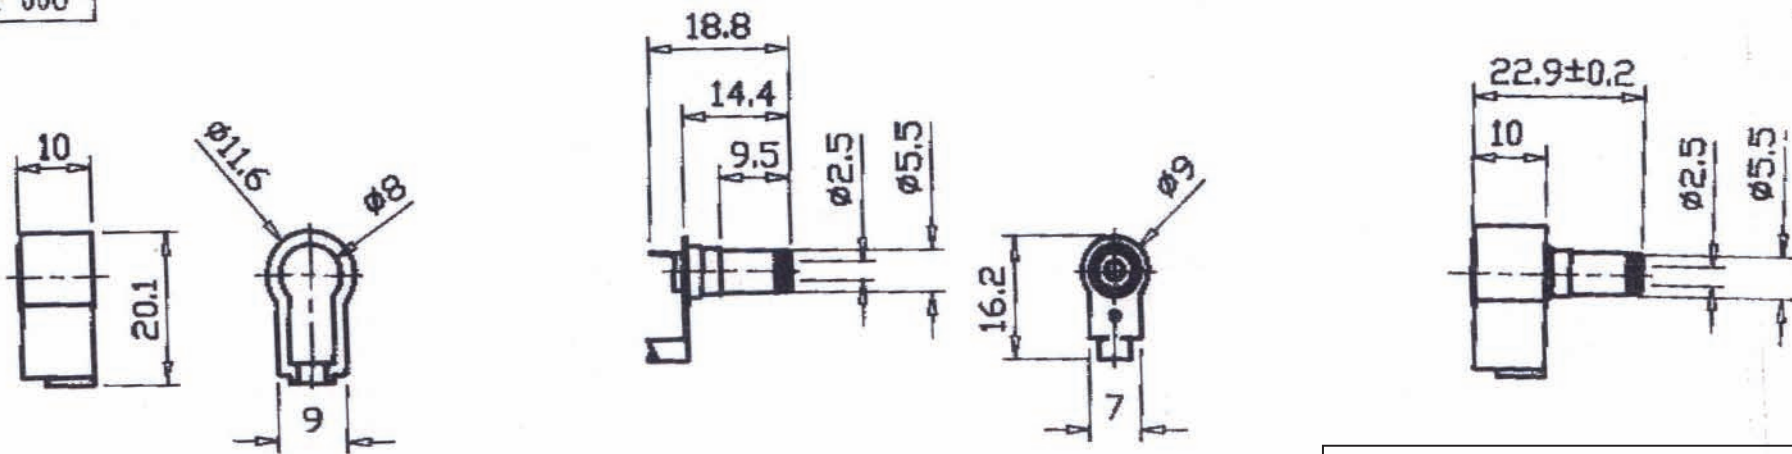

PL-007

PL-008

GOLDSUN ELECTRONICS CO., LTD.

JAMECO NO.	138587-10	GOLDSUN NO.	PL-007
Description	DC POWER PLUG, RIGHT-ANGLE 9.5x5.5x2.1mm BLACK COLOR		Rev. 1
UNIT:	SCALE:	SHEET 1 OF 1	CAS No: ERN No:
mm			