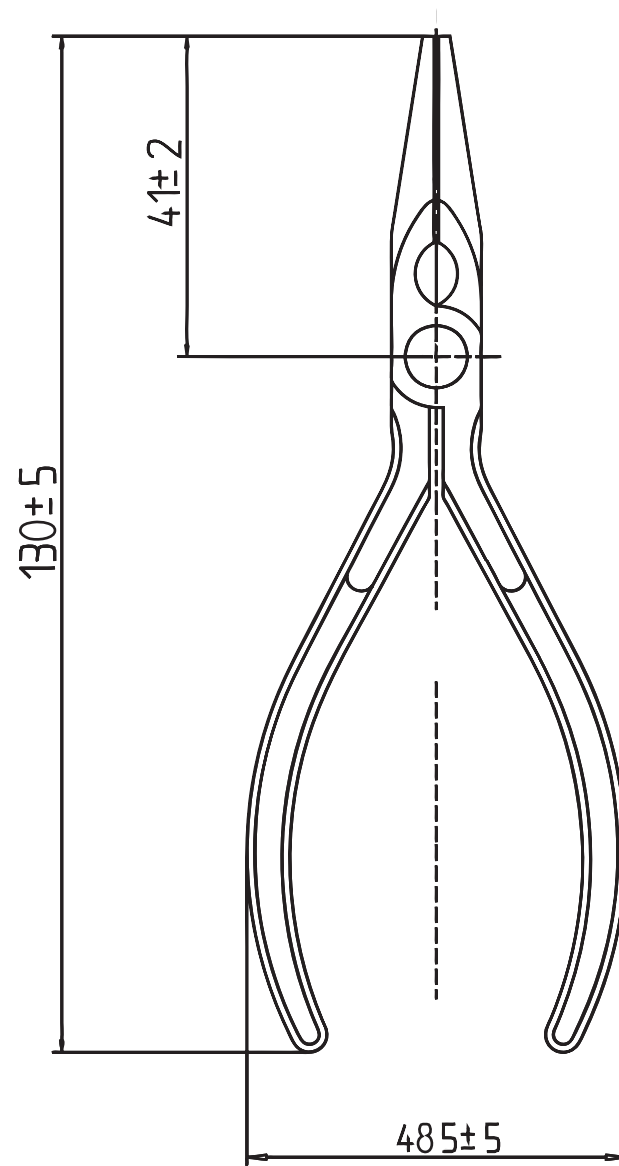

GPL-172 4 3/4" (120mm) Long
Nose, 1 1/8" (28mm) Serrated
Jaws With Cutter, Double Leaf
Springs.

GOLDSUN ELECTRONICS CO., LTD.

JAMECO NO.	177608	GOLDSUN NO.	GPL-172
Description	MINI LONG NOSE PLIER WITH KNURLED JAWS		Rev. 1
UNIT:	SCALE:	SHEET 1 OF 1	CAS No: ERN No:
mm			