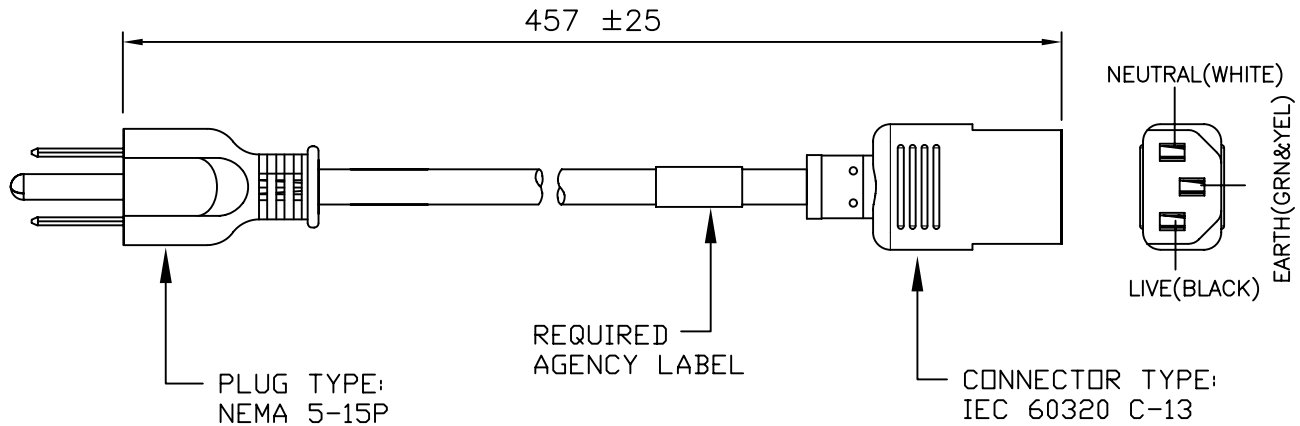

### Standard Cord Details: 17002A 10 B1

Specifications	
Certifications	
Part Number	17002A 10 B1
Connector Type	C13
Plug Type	5-15P
Category	Plastic
Application	Detachable
Plug Catalog No.	US15S3
Connector Catalog No.	386A
Cable	SVT AWG 18x3
Jacket Color	Black
Length in Feet	1.5
Length in Meters	.46
Temperature Rating	60C
Packaging Units Per Carton	50
Color Coding	North America
Nominal OD in Inches	0.246
Nominal OD in Millimeters	6.25
Notes	See similar item 17000A for 36" version.

VOLEX RESERVES THE RIGHT TO ALTER NON-CRITICAL DIMENSIONS WITHOUT NOTICE.

PACKAGING: BULK PUT-UP (NO FOLD & TIE OR COIL)

- NOTES:**
- 1) CORDAGE: 18/3 SVT, 60°C, BLACK
  - 2) APPROVALS:
  - 3) RATING: 10 AMP/125 VOLTS
  - 4) FLAME RATING : FT2
  - 5) PACKAGING: 25 PIECES/CARTON
  - 6) ALL DIMENSIONS IN MILLIMETERS.

3	REVISED TO SHOW CHINA MANUFACTURED CORD	11/26/07
2	FORMAT UPDATE	08/20/04
1	C.U.D - NEW RELEASE	06/11/04
REV	DESCRIPTION	DATE

	<input checked="" type="checkbox"/> Indianapolis, IN <input type="checkbox"/> Conover, N.C. <input type="checkbox"/> Freemont, CA <input type="checkbox"/> Aguascalientes, MX <input type="checkbox"/> Tijuana, Mexico <input type="checkbox"/> Hermosillo, MX <input type="checkbox"/> Clinton, AR <input type="checkbox"/> Kanata, Canada	<b>Proprietary Notice:</b> This document is the property of Volex Incorporated. The information contained herein is not to be disclosed to anyone without the express written consent of Volex Inc.	<b>MATERIAL:</b> PLUG: PVC, BLACK JACKET: PVC, BLACK	<b>SCALE:</b> NOT TO SCALE	<b>ECD:</b> N/A	<b>ITEM DESCRIPTION</b> CORDSET - NORTH AMERICAN DETACHABLE POWER SUPPLY CORD (1.5')		
	<b>FINISH:</b> JACKET: SMOOTH		<b>TOLERANCE UNLESS OTHERWISE SPECIFIED</b> .XXX ± .005 .XX ± .02 .X ± .03 FRACT. ± 1/32 ANGULAR ± 1/2°		<b>APPROVED</b> STC	<b>DRAWN BY</b> ARK	<b>DATE:</b> 06/11/04	<b>PART NO.</b> 17002A 10 B1