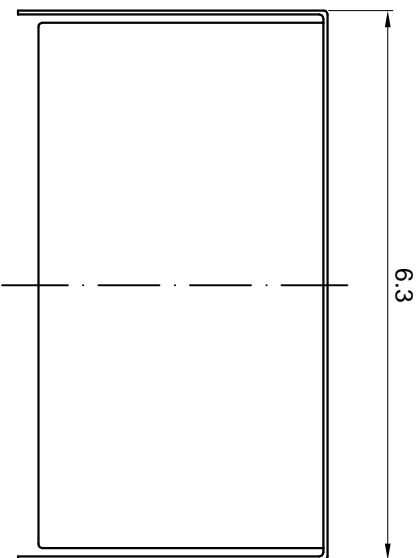

Rev.	Revision	Date
01	Update	8/27/2010

Wrinkle Black Top
Plain White Bottom

DRAWN	Ma Yunlei	8/27/2010	UNIT: mm		
CHECKED	Sara	8/27/2010	Simotech		
ENG APPR.					
MFG APPR.					
SFM-003			SIZE	208929	REV
			A4		01
			SCALE: 1:1	Weight(lbs): 1.1	SHEET 1 OF 1