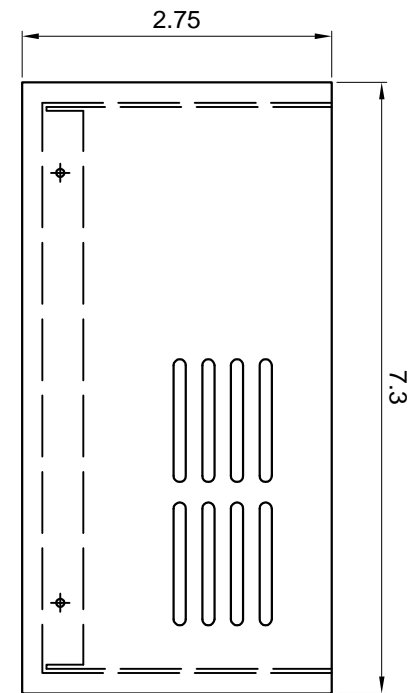

Rev.	Revision	Date
01	Update	8/27/2010

Wrinkle Black Top
Plain White Bottom

DRAWN	Ma Yunlei	8/27/2010	UNIT: mm		
CHECKED	Sara	8/27/2010	Simotech		
ENG APPR.					
MFG APPR.					
SFM-003			SIZE	208929	REV
			A4		01
			SCALE: 1:1	Weight(lbs): 1.1	SHEET 1 OF 1