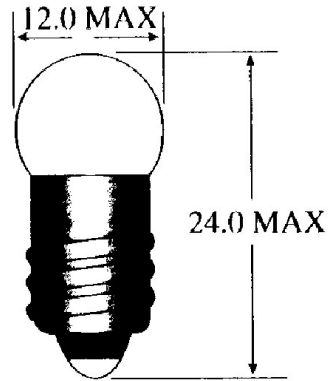

Distributed by:

www.Jameco.com ♦ 1-800-831-4242

The content and copyrights of the attached material are the property of its owner.

G 3 ½ Miniature Screw Base Incandescent Lamp

Jameco Part Number	Industry Lamp Number	Volts (V)	Current (A)	M.S.C.P
209381	13	3.70	0.30	0.98
209390	14	2.47	0.30	0.50
209445	50	7.50	0.22	1.00