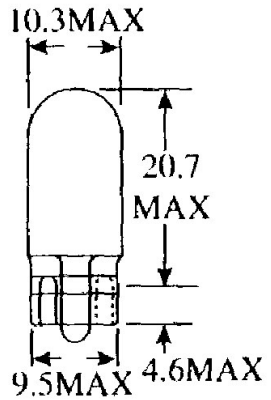

Distributed by:

www.Jameco.com ♦ 1-800-831-4242

The content and copyrights of the attached material are the property of its owner.

T 3 ¼ Wedge Base Incandescent Lamp

Jameco Part Number	Industry Lamp Number	Volts (V)	Current (A)	M.S.C.P
209541	259	6.30	0.25	0.65
209517	168	14.0	0.35	3.00
209525	194	14.0	0.27	2.00
209509	161	14.00	0.19	1.00