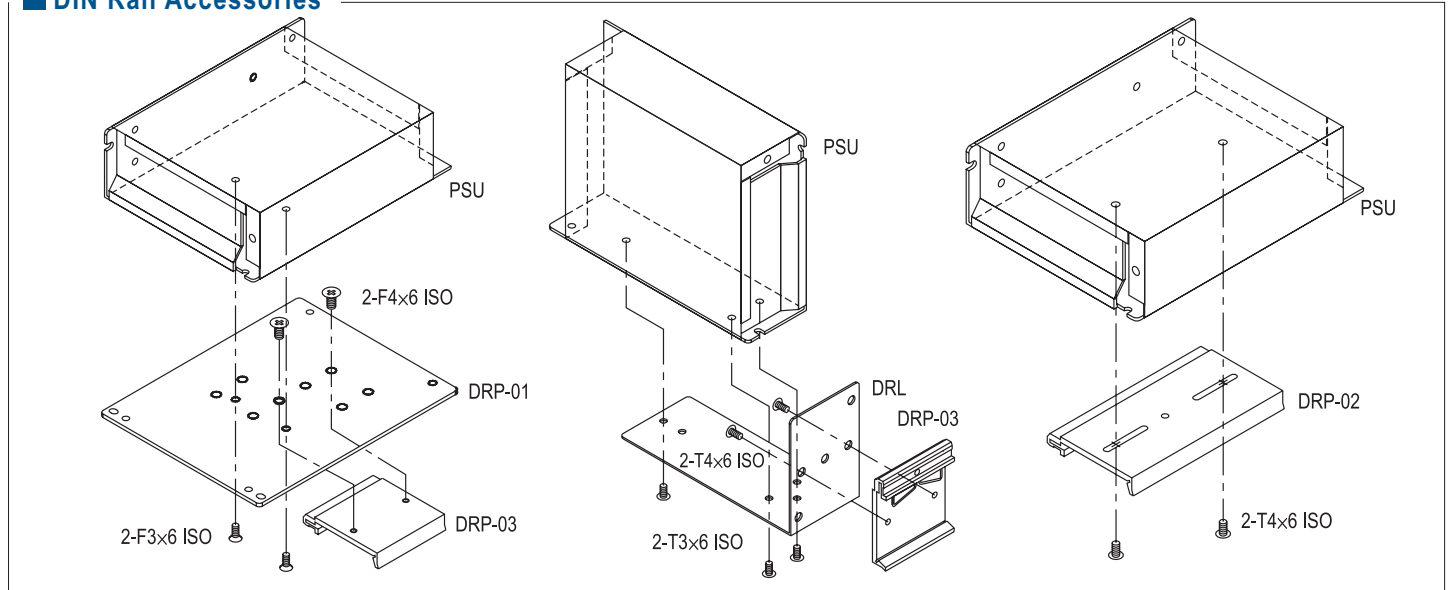

DIN Rail Accessories

Mounting Accessories

ITEM	Order No.	Case	Model
	DRL-01	903 905 931 932 971	S-40, D-30, T-30, S-15, S-25, RS-25, NES-15 RS-35, NES-25 RS-15
	DRL-02	901 902 906 915 916 920	S-50, S-60, D-60, S-100, S-100F, SD-100, S-150, SD-150, D-120, SP-100, SP-150, SP-200, SP-75,
	DRL-03	911 912	S-240, S-320, SP-320,
	DRL-03A	980 987	SP-240, HRP(G)-300
	DRP-01	901, 902 903, 906 912, 931 932	All models
	DRP-02	905 / 915 916 / 920 928	S-15, S-25, ... / SP-100, ... SP-150, SP-200, ... / SP-75, ... USP-225,
	DRP-03	DRP-01 DRL-01~03	All models

ITEM	Order No.	Case	Model
	MHS012	912, 915 916, 935 939, 940 977, 980 986, 987	S-201, S-320, S-350, SP-100, SP-150, SP-200, SP-320, SE-450/1000, MP450/650/1000, SP-240, HRP-300/600
	MHS013	919 926	PSP-500, SP-750, SE-600
	MHS014	952	RSP-1000, SD-1000
	MHS025	910	SP-500, PSP-600.....
	MHS026	943	RSP-1500
	MHS027	971A	RS-15
		931	RS-25
	TBC-05	901	SD-50, S-60
		903	S-40, NES-50, RS-75
		905	S-25, SD-25, NES-35, RS-50
		932	NES-25, RS-35
		902A	
Cover for terminal block	TBC-07	901	D/ID-60, NED/T-75, RD-85, NES-100, RS-100, T-60
		902	S-100F, RD-125, NES-150, RS-150, SD-100
		902A	HRP-200
		903	NED/T-50, RD/RID-65, T-40
		905	NED/T-35, RD-50
		906	S-150, SC-150, SD-150
TBC-08	TBC-08	901	AD-155, ADD/ADS-155
		906	D/T/Q-120,