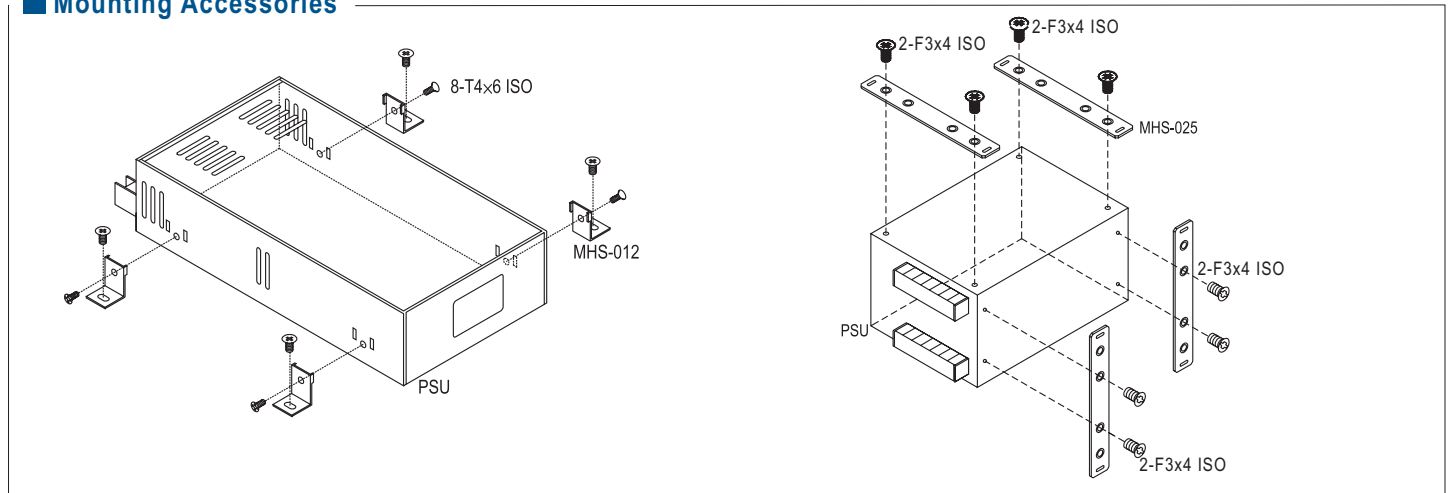

DIN Rail Accessories

Mounting Accessories

ITEM	Order No.	Case	Model
	DRL-01	903 905 931 932 971	S-40, D-30, T-30, S-15, S-25, RS-25, NES-15 RS-35, NES-25 RS-15
	DRL-02	901 902 906 915 916 920	S-50, S-60, D-60, S-100, S-100F, SD-100, S-150, SD-150, D-120, SP-100, SP-150, SP-200, SP-75,
	DRL-03	911 912	S-240, S-320, SP-320,
	DRL-03A	980 987	SP-240, HRP(G)-300
	DRP-01	901, 902 903, 906 912, 931 932	All models
	DRP-02	905 / 915 916 / 920 928	S-15, S-25, ... / SP-100, ... SP-150, SP-200, ... / SP-75, ... USP-225,
	DRP-03	DRP-01 DRL-01~03	All models

ITEM	Order No.	Case	Model
	MHS012	912, 915 916, 935 939, 940 977, 980 986, 987	S-201, S-320, S-350, SP-100, SP-150, SP-200, SP-320, SE-450/1000, MP450/650/1000, SP-240, HRP-300/600
	MHS013	919 926	PSP-500, SP-750, SE-600
	MHS014	952	RSP-1000, SD-1000
	MHS025	910	SP-500, PSP-600.....
	MHS026	943	RSP-1500
	MHS027	971A	RS-15
		931	RS-25
	TBC-05	901	SD-50, S-60
		903	S-40, NES-50, RS-75
		905	S-25, SD-25, NES-35, RS-50
		932	NES-25, RS-35
		902A	
Cover for terminal block	TBC-07	901	D/ID-60, NED/T-75, RD-85, NES-100, RS-100, T-60
		902	S-100F, RD-125, NES-150, RS-150, SD-100
		902A	HRP-200
		903	NED/T-50, RD/RID-65, T-40
		905	NED/T-35, RD-50
		906	S-150, SC-150, SD-150
TBC-08	TBC-08	901	AD-155, ADD/ADS-155
		906	D/T/Q-120,