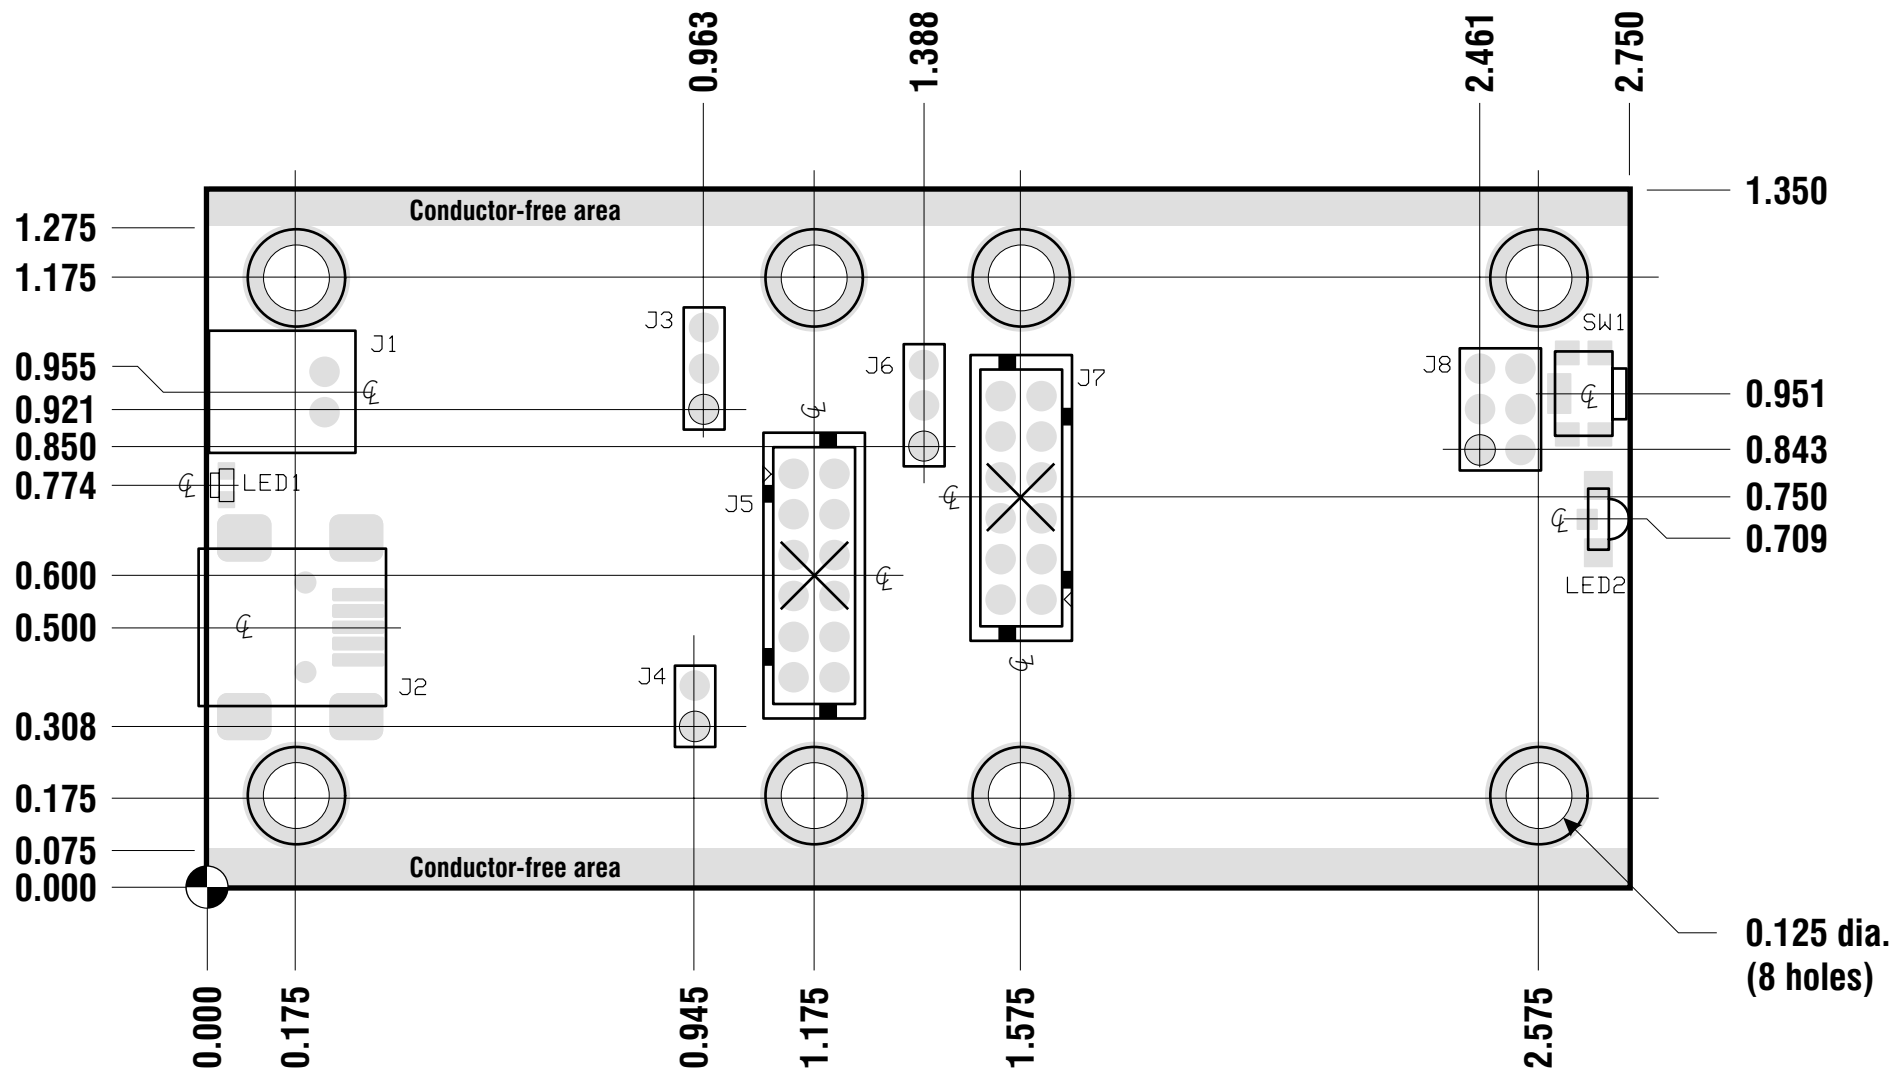

MoBoStamp-pe Dimensions

| | |
|---|----------------------|
| TITLE: MoBoStamp-pe Dimensions | |
| File Name: mobostamp-pe_dim.cdr | |
| Date: 4 Feb 2008 (Upd. 7 Mar 2008) | |
| Drwn: PCP | Rev: Q (v1.6) |
| Materials: | |