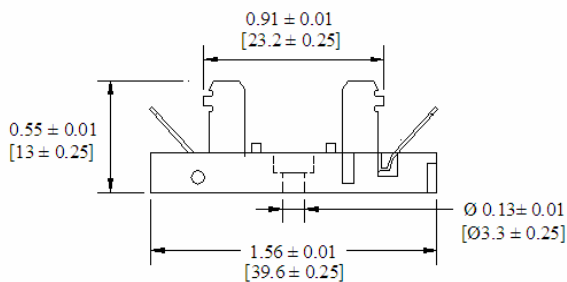

# Type BLC-20C Fuse Block For 5 x 20mm Fuses

www.optifuse.com (619)-593-5050

**Fuse Style:** 5 x 20mm Fuses

**Material:**

**Body:** PBT (UL Flame: 94V-0)

**Terminal:** Nickel plated Brass

**Mounting:** by screws

This fuse block can string array.

**Electrical:** 8A 125VAC  
8A 250VAC

**Agency Standards and Listings:**

**Product Dimensions: Inches [mm]**

**Warning:**

-Operation beyond the specified maximum ratings or improper use may result in damage and possible electrical arcing and/or flame.