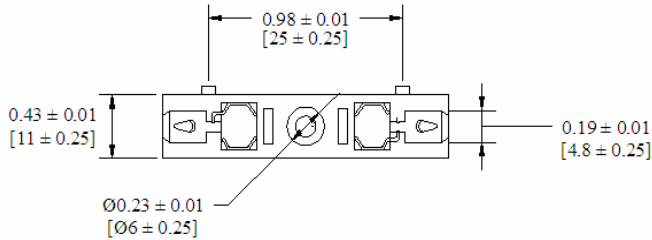

# Type BLC-20C Fuse Block For 5 x 20mm Fuses

www.optifuse.com (619)-593-5050

**Fuse Style:** 5 x 20mm Fuses

**Material:**

**Body:** PBT (UL Flame: 94V-0)

**Terminal:** Nickel plated Brass

**Mounting:** by screws

This fuse block can string array.

**Electrical:** 8A 125VAC  
8A 250VAC

**Agency Standards and Listings:**

**Product Dimensions: Inches [mm]**

**Warning:**

-Operation beyond the specified maximum ratings or improper use may result in damage and possible electrical arcing and/or flame.