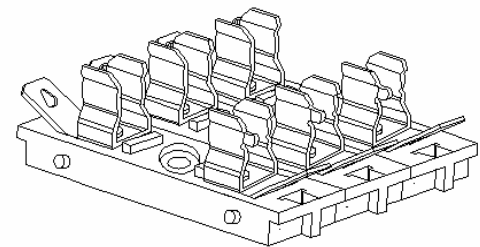

# Type BLC-20C Fuse Block For 5 x 20mm Fuses

www.optifuse.com (619)-593-5050

**Fuse Style:** 5 x 20mm Fuses

**Material:**

**Body:** PBT (UL Flame: 94V-0)

**Terminal:** Nickel plated Brass

**Mounting:** by screws

This fuse block can string array.

**Electrical:** 8A 125VAC  
8A 250VAC

**Agency Standards and Listings:**

**Product Dimensions: Inches [mm]**

**Warning:**

-Operation beyond the specified maximum ratings or improper use may result in damage and possible electrical arcing and/or flame.