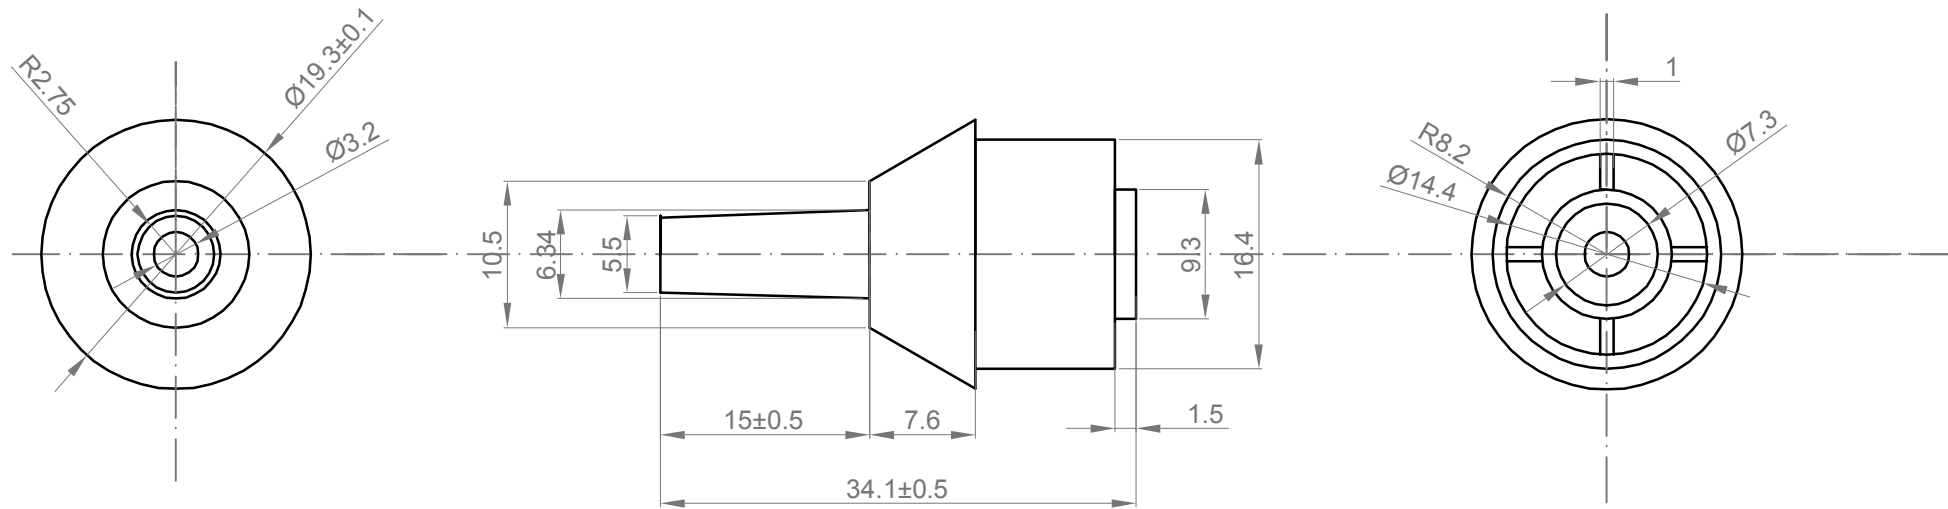

Rev.	Description	Date
01	Release for production	4/10/2012

Color: White

Drawn	Lucy	4/10/2012	Sinotech P/N 2146610	
Checked	Sara	4/10/2012		
Eng Appr.				
Mfg Appr.				
Q.A.				
KET-HB-TIP			Size : A4	Weight(Kg):
			Scale: 4:1	
			Sheet 1 of 1	