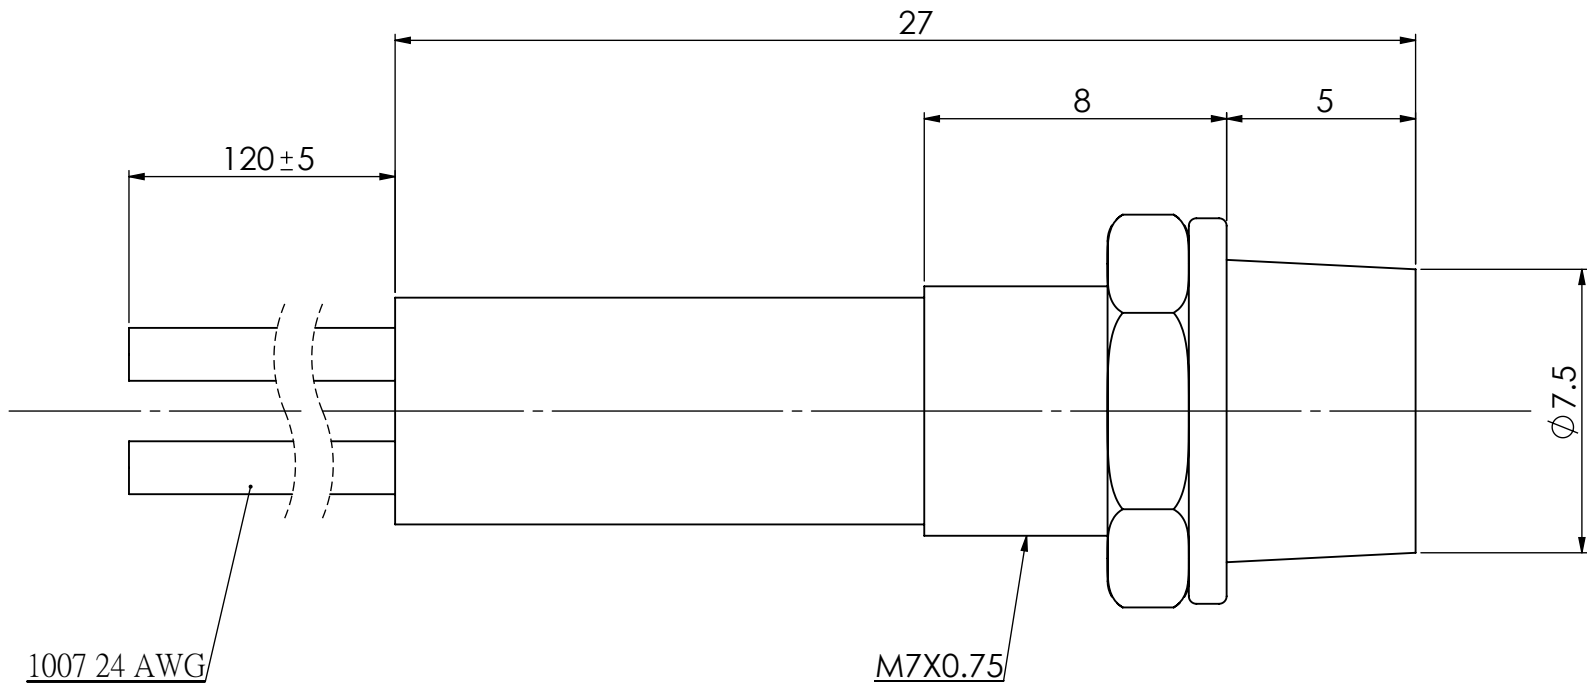

Rated Voltage	12 VDC
Color	Red , Green , Orange
LED lens Material	Acrylic

CIC Components Ind.Co.,Ltd

Tel:886-2-2218 3303
Fax:886-2-2218 4842

Item	N792L-12V_12cm-xx	Unit	mm				
Date	102/04/02	Scale	5:1				