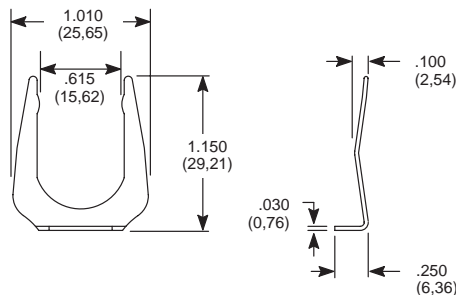

PART NO.

700303202 NICKEL PLATED
700303264 BLACK

A, BY, GY, H, W, Y & YL SERIES
FITS 3/4 DIA. BUSHING

PART NO.

175050200 NICKEL PLATED

MATERIAL
Steel; Finish: Zinc plate

A SERIES
FITS 3/8 DIA. THREAD

PART NO.

472800202

MATERIAL
Steel; Finish: Zinc plate

MATERIAL

Steel, nickel plated standard. Other finishes available, consult Customer Service Center.

MOUNTING CLIP

A, BY, GY, H, P, W, Y & YL SERIES

PART NO.

175050300