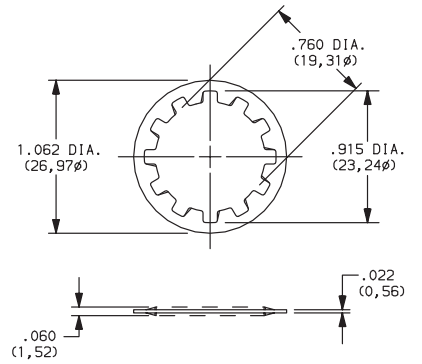

LOCKWASHERS

FITS 10-48 BUSHING

PART NO.

465200202 NICKEL PLATED

FITS 15/32 BUSHING

PART NO.

700302202 NICKEL PLATED
700302264 BLACK

FITS 1/4-40 BUSHING

PART NO.

700303202 NICKEL PLATED
700303264 BLACK

A, BY, GY, H, W, Y & YL SERIES
FITS 3/4 DIA. BUSHING

PART NO.

175050200 NICKEL PLATED

MATERIAL
Steel; Finish: Zinc plate

A SERIES
FITS 3/8 DIA. THREAD

PART NO.

472800202

MATERIAL
Steel; Finish: Zinc plate

MATERIAL

Steel, nickel plated standard. Other finishes available, consult Customer Service Center.

MOUNTING CLIP

A, BY, GY, H, P, W, Y & YL SERIES

PART NO.

175050300