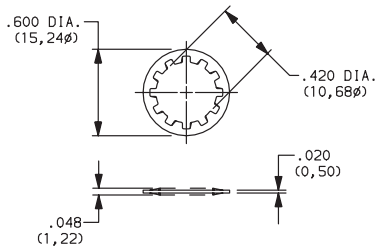

LOCKWASHERS

FITS 10-48 BUSHING

PART NO.

465200202 NICKEL PLATED

FITS 15/32 BUSHING

PART NO.

700302202 NICKEL PLATED
700302264 BLACK

FITS 1/4-40 BUSHING

PART NO.

700303202 NICKEL PLATED
700303264 BLACK

A, BY, GY, H, W, Y & YL SERIES
FITS 3/4 DIA. BUSHING

PART NO.

175050200 NICKEL PLATED

MATERIAL
Steel; Finish: Zinc plate

A SERIES
FITS 3/8 DIA. THREAD

PART NO.

472800202

MATERIAL
Steel; Finish: Zinc plate

MATERIAL

Steel, nickel plated standard. Other finishes available, consult Customer Service Center.

MOUNTING CLIP

A, BY, GY, H, P, W, Y & YL SERIES

PART NO.

175050300