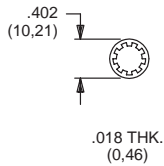

LOCKWASHERS

FITS 10-48 BUSHING

PART NO.

465200202 NICKEL PLATED

FITS 15/32 BUSHING

PART NO.

700302202 NICKEL PLATED
700302264 BLACK

FITS 1/4-40 BUSHING

PART NO.

700303202 NICKEL PLATED
700303264 BLACK

A, BY, GY, H, W, Y & YL SERIES
FITS 3/4 DIA. BUSHING

PART NO.

175050200 NICKEL PLATED

MATERIAL
Steel; Finish: Zinc plate

A SERIES
FITS 3/8 DIA. THREAD

PART NO.

472800202

MATERIAL
Steel; Finish: Zinc plate

MATERIAL

Steel, nickel plated standard. Other finishes available, consult Customer Service Center.

MOUNTING CLIP

A, BY, GY, H, P, W, Y & YL SERIES

PART NO.

175050300