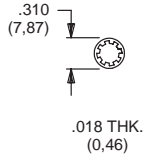

LOCKWASHERS

FITS 10-48 BUSHING

PART NO.

465200202 NICKEL PLATED

FITS 15/32 BUSHING

PART NO.

700302202 NICKEL PLATED
700302264 BLACK

FITS 1/4-40 BUSHING

PART NO.

700303202 NICKEL PLATED
700303264 BLACK

A, BY, GY, H, W, Y & YL SERIES
FITS 3/4 DIA. BUSHING

PART NO.

175050200 NICKEL PLATED

MATERIAL
Steel; Finish: Zinc plate

A SERIES
FITS 3/8 DIA. THREAD

PART NO.

472800202

MATERIAL
Steel; Finish: Zinc plate

MATERIAL

Steel, nickel plated standard. Other finishes available, consult Customer Service Center.

MOUNTING CLIP

A, BY, GY, H, P, W, Y & YL SERIES

PART NO.

175050300