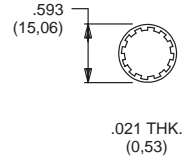

LOCKWASHERS

FITS 10-48 BUSHING

PART NO.

465200202 NICKEL PLATED

FITS 15/32 BUSHING

PART NO.

700302202 NICKEL PLATED
700302264 BLACK

FITS 1/4-40 BUSHING

PART NO.

700303202 NICKEL PLATED
700303264 BLACK

A, BY, GY, H, W, Y & YL SERIES
FITS 3/4 DIA. BUSHING

PART NO.

175050200 NICKEL PLATED

MATERIAL
Steel; Finish: Zinc plate

A SERIES
FITS 3/8 DIA. THREAD

PART NO.

472800202

MATERIAL
Steel; Finish: Zinc plate

MATERIAL

Steel, nickel plated standard. Other finishes available, consult Customer Service Center.

MOUNTING CLIP

A, BY, GY, H, P, W, Y & YL SERIES

PART NO.

175050300