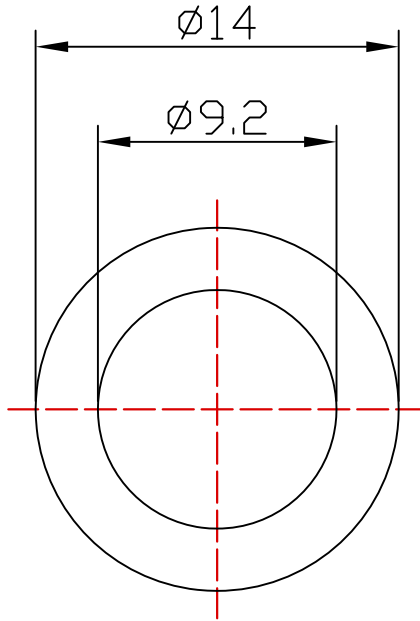

Date	Rev.	Description

1		
2		
3		
NO	DATE	DESCRIPTION
OTHER TOLERANCE		±0.1
SCALE		4:1
MATERIAL		鐵料鍍鋅
QUANTITY		

MATERIAL:	<b>GOLDSUN ELECTRONICS CO., LTD.</b>		
	JAMECO NO.	GOLDSUN NO.	
	<b>2182717</b>		
DRAWN: nomo	Description		Rev.
VERIFY PEOPLE: Chesley	Flat M9 Washer		1
	UNIT:	SCALE:	SHEET 1 OF 1
	mm		CAS No: ERN No:

DCC. NO.
A4 DRAWING NO.