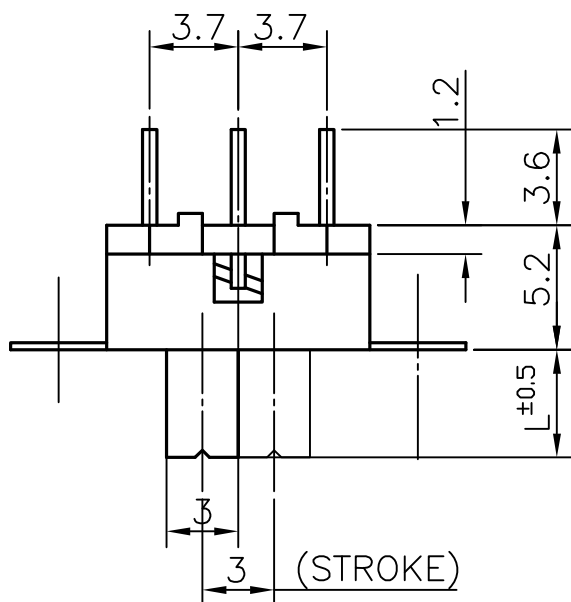

SLIDE SWITCH

MODEL

SS60012F-0102-4V-NB

SPECIFICATIONS

Rating	AC 125V 0.3A
Contact Resistance	25mΩ Max.
Insulation Resistance	DC500V-100MΩ Min.
Withstand Voltage	AC500V-1 Minute
Operating Force	300±200g
Sizes (m.m)	As Following Drawings

∅2.1~2

NOTE: TOLERANCES UNLESS OTHERWISE SPECIFIED: ±0.2mm

Date

2009.09.10

DWN

CHKD

APP'D