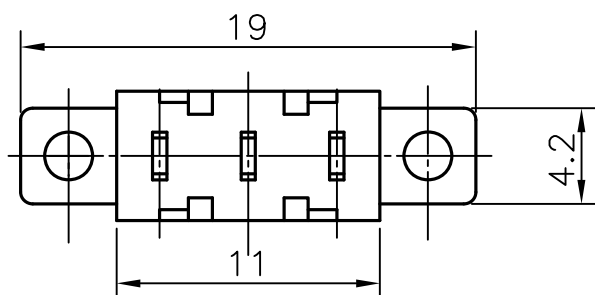

SLIDE SWITCH

MODEL

SS60012F-0102-4V-NB

SPECIFICATIONS

Rating	AC 125V 0.3A
Contact Resistance	25mΩ Max.
Insulation Resistance	DC500V-100MΩ Min.
Withstand Voltage	AC500V-1 Minute
Operating Force	300±200g
Sizes (m.m)	As Following Drawings

∅2.1~2

NOTE: TOLERANCES UNLESS OTHERWISE SPECIFIED: ±0.2mm

Date

2009.09.10

DWN

CHKD

APP'D