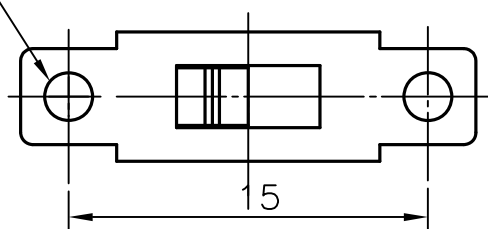

SLIDE SWITCH

MODEL

SS60012F-0102-4V-NB

SPECIFICATIONS

Rating	AC 125V 0.3A
Contact Resistance	25mΩ Max.
Insulation Resistance	DC500V-100MΩ Min.
Withstand Voltage	AC500V-1 Minute
Operating Force	300±200g
Sizes (m.m)	As Following Drawings

∅2.1~2

NOTE: TOLERANCES UNLESS OTHERWISE SPECIFIED: ±0.2mm

Date

2009.09.10

DWN

CHKD

APP'D