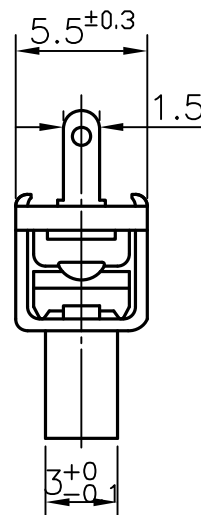

SLIDE SWITCH

MODEL

SS60012F-0102-4V-NB

SPECIFICATIONS

Rating	AC 125V 0.3A
Contact Resistance	25mΩ Max.
Insulation Resistance	DC500V-100MΩ Min.
Withstand Voltage	AC500V-1 Minute
Operating Force	300±200g
Sizes (m.m)	As Following Drawings

∅2.1~2

NOTE: TOLERANCES UNLESS OTHERWISE SPECIFIED: ±0.2mm

Date

2009.09.10

DWN

CHKD

APP'D