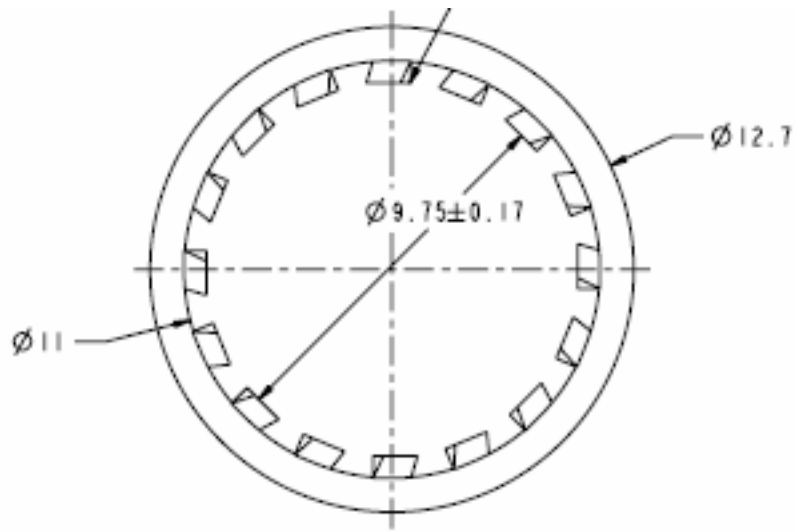

Measurements are in mm

SCALE 3.000

		Jameco Part Number 2185791		
		3/8" ITW		
	SIZE	FSCM NO	DWG NO	REV
	SCALE		SHEET	1 OF 1