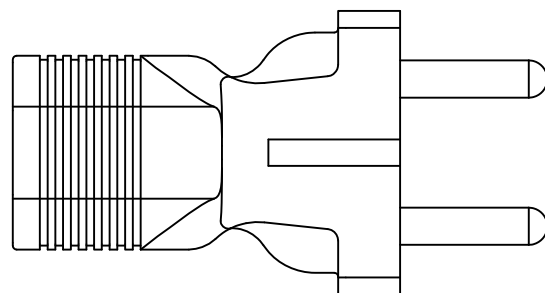

NEMA 5-15R to CEE 7/7

Note:

- 1. Rating: 10A 250V
- 2. Insulation Resistance: 100MΩ
- 3. Dielectric Voltage: 2000V/sec

TOLERANCE >0±0.30 >1.0±0.50 >10.0±1.0 >20.0±2.0 Angle: ±1°	APPROVED		DATE		YUNG LI CO., LTD			
	CHECKED		DATE					
	DRAWN		DATE					
	TYPE	YL-2215			P/N			
	DRAWING NO.	CY-A2215U			MATERIAL	P. V. C	UNIT	mm
				SCALE	1:1			