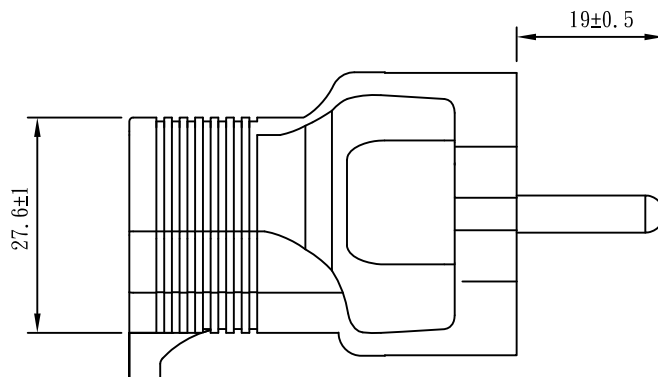

NEMA 5-15R to CEE 7/7

Note:

- 1. Rating: 10A 250V
- 2. Insulation Resistance: 100MΩ
- 3. Dielectric Voltage: 2000V/sec

TOLERANCE >0±0.30 >1.0±0.50 >10.0±1.0 >20.0±2.0 Angle: ±1°	APPROVED		DATE		YUNG LI CO., LTD			
	CHECKED		DATE					
	DRAWN		DATE					
	TYPE	YL-2215			P/N			
	DRAWING NO.	CY-A2215U			MATERIAL	P. V. C	UNIT	mm
				SCALE	1:1			