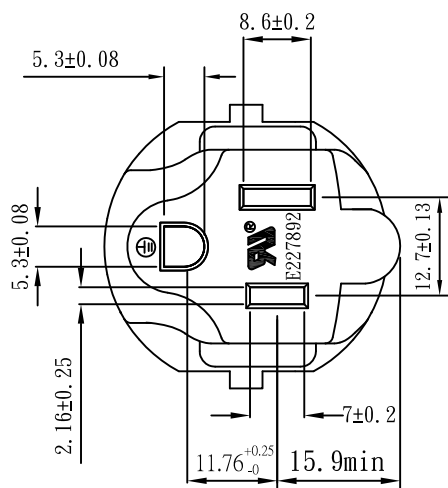

NEMA 5-15R to CEE 7/7

Note:

- 1. Rating: 10A 250V
- 2. Insulation Resistance: 100MΩ
- 3. Dielectric Voltage: 2000V/sec

TOLERANCE >0±0.30 >1.0±0.50 >10.0±1.0 >20.0±2.0 Angle: ±1°	APPROVED		DATE		YUNG LI CO., LTD			
	CHECKED		DATE					
	DRAWN		DATE					
	TYPE	YL-2215			P/N			
	DRAWING NO.	CY-A2215U			MATERIAL	P. V. C	UNIT	mm
				SCALE	1:1			