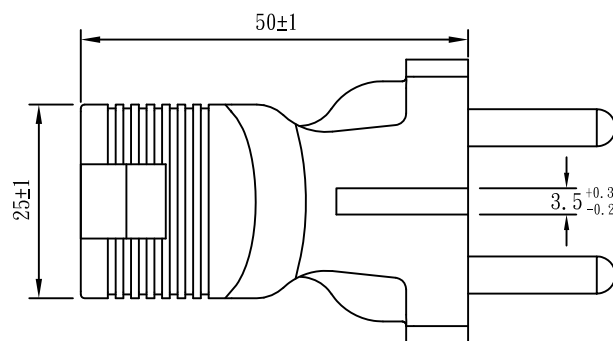

NEMA 5-15R to CEE 7/7

Note:

- 1. Rating: 10A 250V
- 2. Insulation Resistance: 100MΩ
- 3. Dielectric Voltage: 2000V/sec

TOLERANCE >0±0.30 >1.0±0.50 >10.0±1.0 >20.0±2.0 Angle: ±1°	APPROVED		DATE		YUNG LI CO., LTD			
	CHECKED		DATE					
	DRAWN		DATE					
	TYPE	YL-2215			P/N			
	DRAWING NO.	CY-A2215U			MATERIAL	P. V. C	UNIT	mm
				SCALE	1:1			