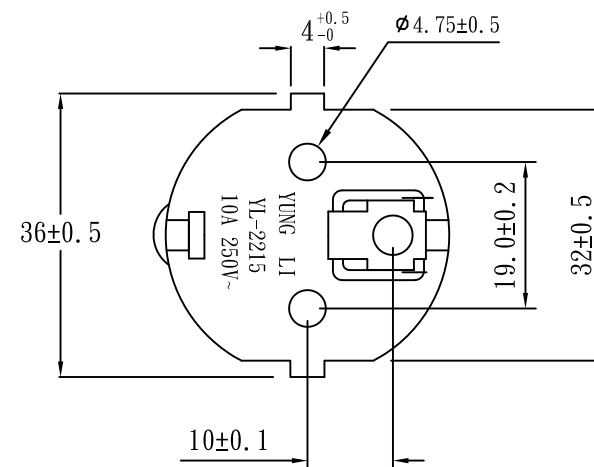

NEMA 5-15R to CEE 7/7

Note:

- 1. Rating: 10A 250V
- 2. Insulation Resistance: 100MΩ
- 3. Dielectric Voltage: 2000V/sec

TOLERANCE >0±0.30 >1.0±0.50 >10.0±1.0 >20.0±2.0 Angle: ±1°	APPROVED		DATE		YUNG LI CO., LTD			
	CHECKED		DATE					
	DRAWN		DATE					
	TYPE	YL-2215			P/N			
	DRAWING NO.	CY-A2215U			MATERIAL	P. V. C	UNIT	mm
				SCALE	1:1			