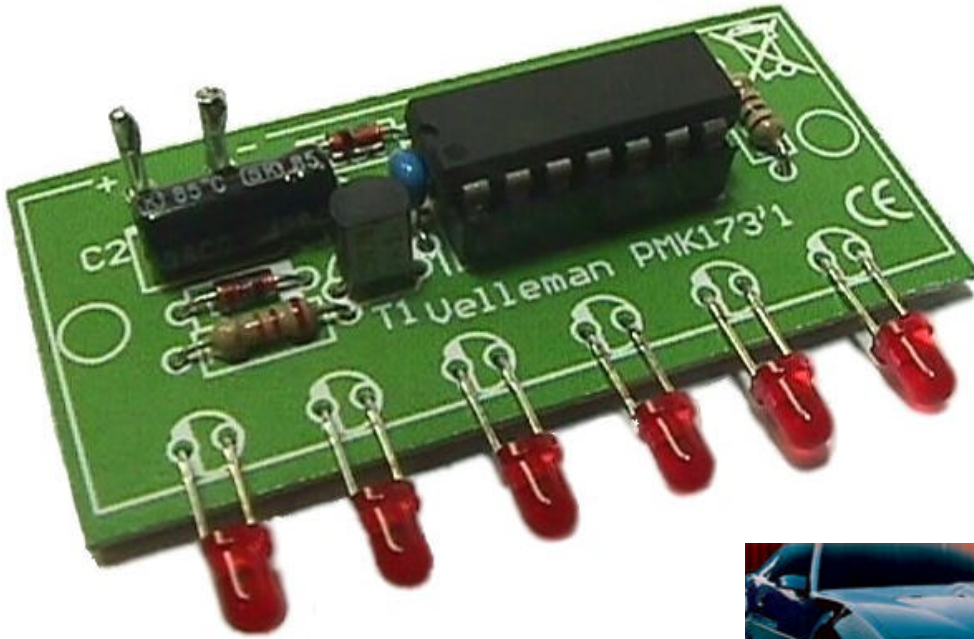

**Mini 6-led chaser**

**MK173**

As seen in classic TV series...

1 LED scans from side to side

**Applications:**

- Toys
- Scale and RC models
- As gadget
- For stage, plays, movies, etc...
- As attention grabber in stores, at exhibitions, etc...
- Your own unique application...

**Specifications:**

- 6 high-intensity 3mm red leds
- Fixed scan speed (side to side): 0.5s
- Power supply: 4-15VDC (20mA at 12VDC)
- Dimensions: 55x25x10mm