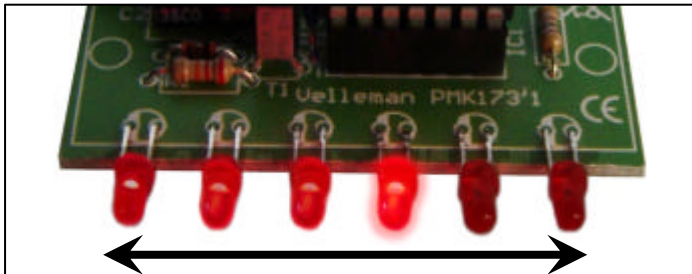

**Mini 6-led chaser**

**MK173**

As seen in classic TV series...

1 LED scans from side to side

**Applications:**

- Toys
- Scale and RC models
- As gadget
- For stage, plays, movies, etc...
- As attention grabber in stores, at exhibitions, etc...
- Your own unique application...

**Specifications:**

- 6 high-intensity 3mm red leds
- Fixed scan speed (side to side): 0.5s
- Power supply: 4-15VDC (20mA at 12VDC)
- Dimensions: 55x25x10mm