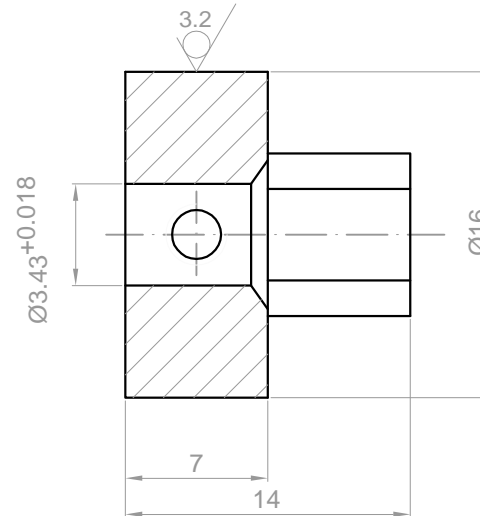

Rev.	Revision	Date
01	Update	12/06/2011

JAMECO PART NO. 2220331

DRAWN	Shelly	12/06/2011
CHECKED	Sara	12/06/2011
ENG APPR.		
MFG APPR.		
Q.A.		

UNIT: mm

ARNDT ELEC.

CETECZ-0.135"

SIZE  
A4

P/N  
161998

REV  
01

SCALE: 6:1

Weight(kg):

SHEET 1 OF 1

8

7

6

5