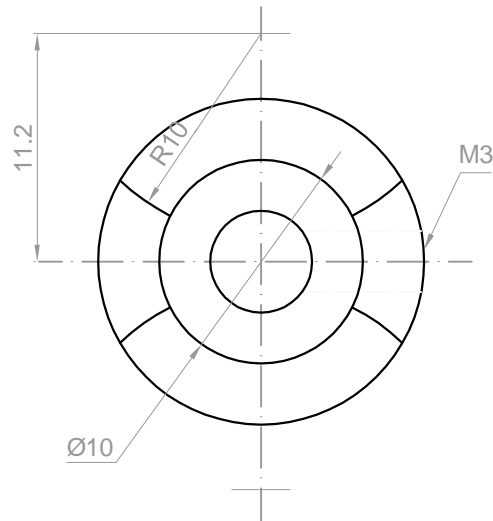

8

7

6

5

4

3

2

1

Rev.	Revision	Date
01	Update	12/06/2011

JAMECO PART NO. 2220331

DRAWN	Shelly	12/06/2011
CHECKED	Sara	12/06/2011
ENG APPR.		
MFG APPR.		
Q.A.		

UNIT: mm

ARNDT ELEC.

CETECZ-0.135"

SIZE  
A4

P/N  
161998

REV  
01

SCALE: 6:1

Weight(kg):

SHEET 1 OF 1

8

7

6

5