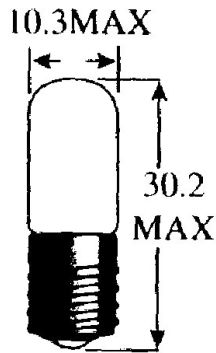

## T 3 ¼ Miniature Screw Base Incandescent Lamp

Jameco Part Number	Industry Lamp Number	Volts (V)	Current (A)	M.S.C.P
2229861	40	6.30	0.30	0.50

MATERIAL:		<b>GOLDSUN ELECTRONICS CO., LTD.</b>			
		JAMECO NO. 2229861	GOLDSUN NO.		
DRAWN: Johnson		Description			Rev. 1
VERIFY PEOPLE: Chesley		UNIT: mm	SCALE:	SHEET 1 OF 1	CAS No: ERN No: