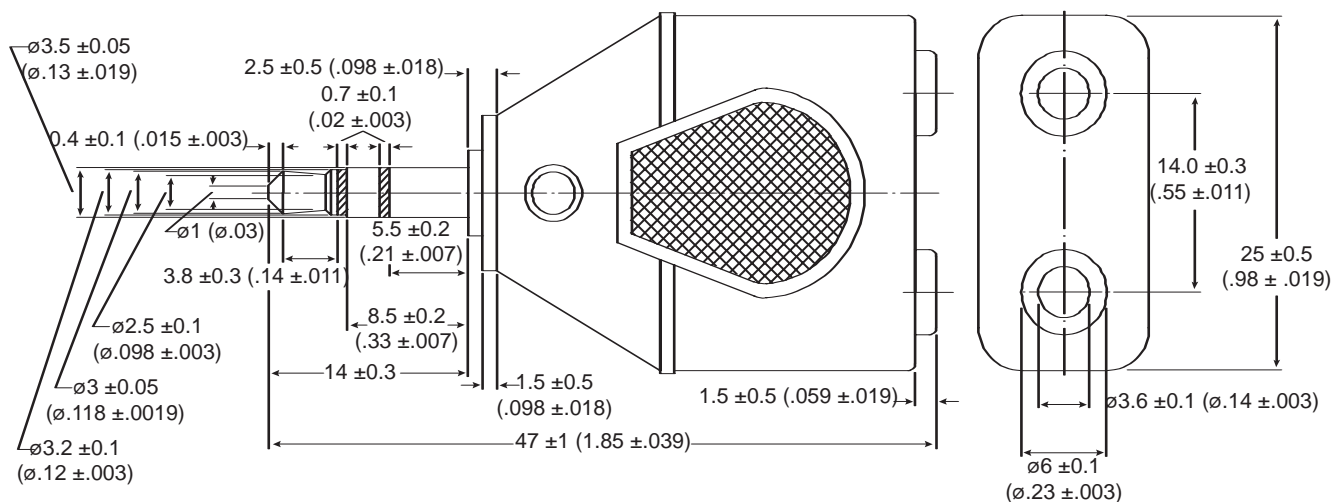

3.5 Stereo Plug to 2 x 3.5 Mono Jacks

171-AD32D31

3.5 Stereo Plug to 2 x 3.5 Mono Jacks

Dimensions: mm (In.)

Specifications	
Materials	Brass w/ gold plating.
	P.P. w/ black plating
	Brass w/ nickel
	P.E. w/ black plating