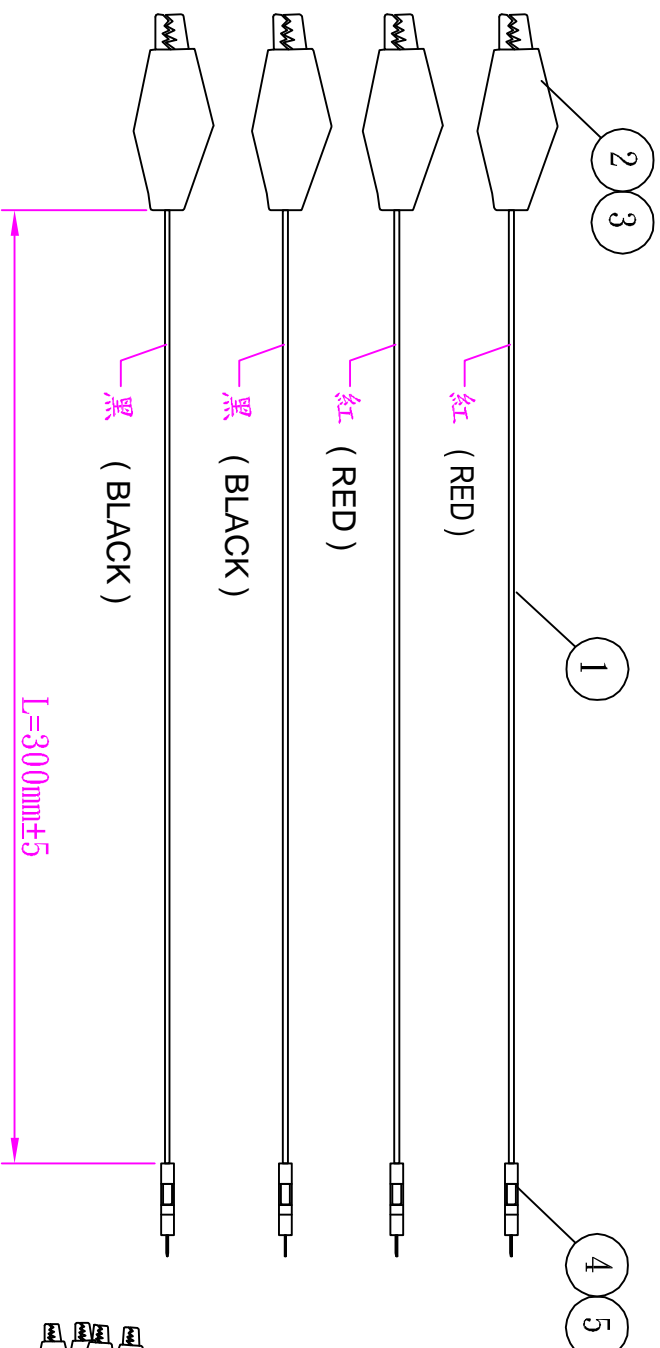

P/N# 2244391

包裝方式：
頭尾對折，
以白色魔術帶捆綁
(with white color
cable tie)

ROHS

NO	PART NO	DESCRIPTION	QTY
1		UL1007#24AWG	4
2	SF-101	鱷魚夾 31mm (Alligator)	4
3	護套 (shield)	紅*2/黑*2 (red*2/black*2)	4
4	CH328-01	杜邦2.54 H-1P (housing)	4
5	2541	杜邦公端子錫 (terminal)	4

修改 Revision	日期Date	說明Description	核准Approv.	確認Checked By	設計 Designed By	圖號Drawing No. 13191-01	張數Sheet No. 1-1	比例Scale Φ
				核准Approved By JANE	繪圖Drawn By JANE	機種	客戶Customer	

TOP WILLING CO., LTD.