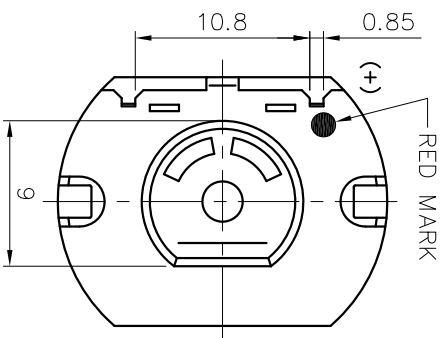

扭力常數(Torque Constant): 300.7760
 馬達常數(Motor Constant): 18.4452

REV A0

DIRECTION OF ROTATION

- NOTE :
- 1.LENGTH OF SHAFT DIM "A" 42.0 mm.
 - 2.FRONT EXTENSION DIM "B" 13.4 mm.
 - 3.END PLAY : 0.05-0.60 mm.