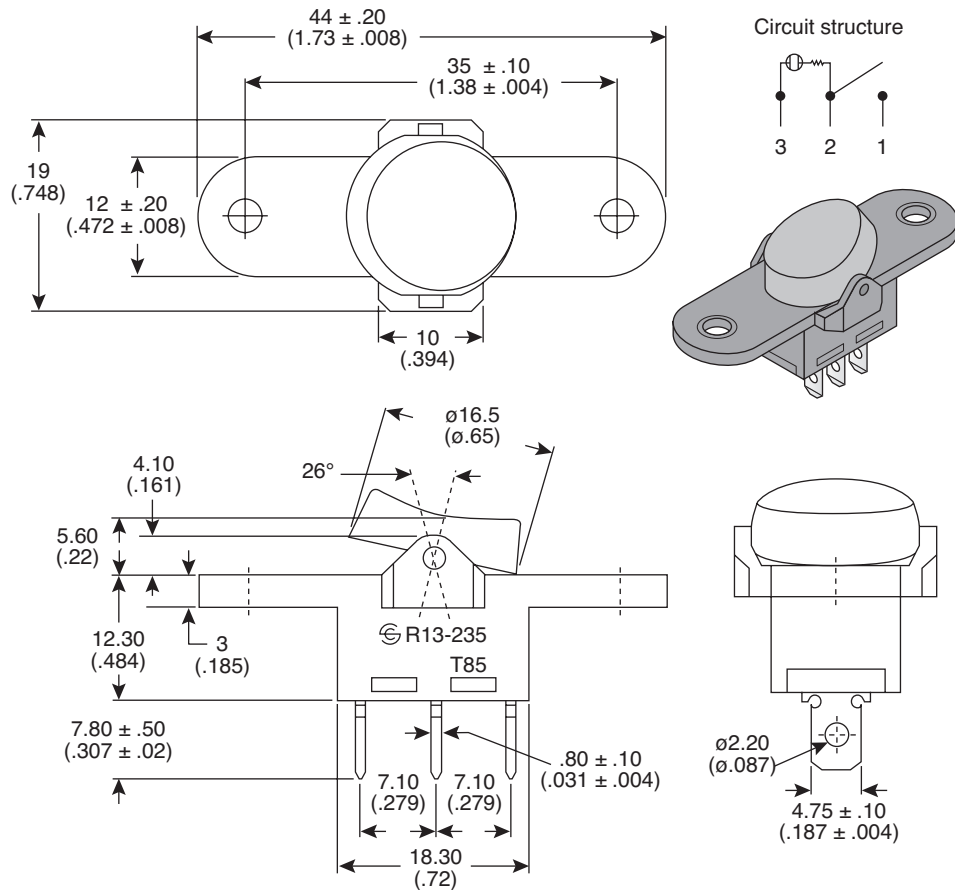

Dimensions: mm (In.)

Electrical Specifications:

- Rating: 8A / 125VAC -1 / 3HP
8A / 250VAC -1 / 2HP
- Contact Resistance: 50m Ω max.
- Insulation Resistance: 500 VDC 100M Ω min.
- Dielectric Strength: 1500 VAC for 1 minute

Mechanical Specifications:

- Operating Temperature: -20°C ~ 85°C
- Circuit: 3P SPST ON-OFF
- Neon Lamp: 110VAC

Material:

- Color: red

Note:

- RoHS Compliant

Illuminated Rocker Switch
103-7062-EV

Mountain
Switch