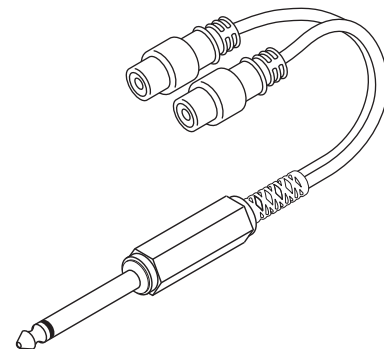

Distributed by:

JAMECO[®]
ELECTRONICS

www.Jameco.com ♦ 1-800-831-4242

The content and copyrights of the attached
material are the property of its owner.

Jameco Part Number 228355

Y-Cable Audio Adapters

Shielded Y-Cables – 3.7mm OD Black PVC Jacket
Fully Molded Nickel-Plated RCA Plugs
Color-Coded Red-White to Black
AWG26 Stranded Copper Center Conductor
Low-Loss 95% Spiral-Wound Copper Shield
99.99% Pure Oxygen-Free Copper Wire

255-038 6-inch Stereo

255-039 6-inch Stereo

255-042 6-inch Stereo

255-043 6-feet Stereo

255-045 6-feet Stereo

255-048 6-feet Stereo

255-055 6-inch Stereo

255-059 6-inch