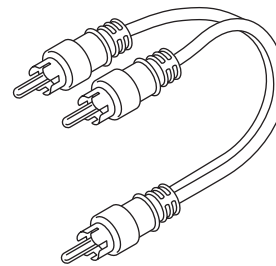

Distributed by:

JAMECO[®]
ELECTRONICS

www.Jameco.com ♦ 1-800-831-4242

The content and copyrights of the attached
material are the property of its owner.

Jameco Part Number 228355

Y-Cable Audio Adapters

Shielded Y-Cables – 3.7mm OD Black PVC Jacket
Fully Molded Nickel-Plated RCA Plugs
Color-Coded Red-White to Black
AWG26 Stranded Copper Center Conductor
Low-Loss 95% Spiral-Wound Copper Shield
99.99% Pure Oxygen-Free Copper Wire

255-010 6-in 2-RCA Jacks to RCA Plug

255-020 6-in 2-RCA Plugs to RCA Plug

255-025 6-in 2-RCA Plugs to RCA Jack

255-036 6-in 2-RCA Plugs to 3.5 Stereo Jack

255-037 6-in 2-RCA Plugs to Stereo Plug

255-038 6-in 2-RCA Jacks to 3.5 St Plug

255-039 6-in 2-3.5 St Plugs to 3.5 St Jack

255-042 6-in 2-3.5 St Jacks to 3.5 St Plug

255-043 6-ft 2-3.5 St Jacks to 3.5 St Plug

255-045 6-ft 2-RCA Plugs to 3.5 Stereo Plug

255-048 6-ft 2-RCA Jacks to 3.5 Stereo Plug

255-055 6-in 2 RCA Plugs to 1/4" Stereo Plug

255-059 6-in 2-RCA Jacks to 1/4" Mono Plug

255-062 6-in 1/4" Stereo Jacks to 1/4" Stereo Plug

255-010 6-inch

255-020 6-inch

255-025 6-inch

255-036 6-inch

255-037 6-inch Stereo