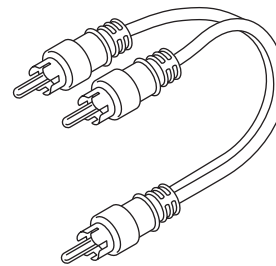

Distributed by:

JAMECO[®]
ELECTRONICS

www.Jameco.com ♦ 1-800-831-4242

The content and copyrights of the attached
material are the property of its owner.

Jameco Part Number 228398

Y-Cable Audio Adapters

Shielded Y-Cables – 3.7mm OD Black PVC Jacket
Fully Molded Nickel-Plated RCA Plugs
Color-Coded Red-White to Black
AWG26 Stranded Copper Center Conductor
Low-Loss 95% Spiral-Wound Copper Shield
99.99% Pure Oxygen-Free Copper Wire

255-010 6-in 2-RCA Jacks to RCA Plug

255-020 6-in 2-RCA Plugs to RCA Plug

255-025 6-in 2-RCA Plugs to RCA Jack

255-036 6-in 2-RCA Plugs to 3.5 Stereo Jack

255-037 6-in 2-RCA Plugs to Stereo Plug

255-038 6-in 2-RCA Jacks to 3.5 St Plug

255-039 6-in 2-3.5 St Plugs to 3.5 St Jack

255-042 6-in 2-3.5 St Jacks to 3.5 St Plug

255-043 6-ft 2-3.5 St Jacks to 3.5 St Plug

255-045 6-ft 2-RCA Plugs to 3.5 Stereo Plug

255-048 6-ft 2-RCA Jacks to 3.5 Stereo Plug

255-055 6-in 2 RCA Plugs to 1/4" Stereo Plug

255-059 6-in 2-RCA Jacks to 1/4" Mono Plug

255-062 6-in 1/4" Stereo Jacks to 1/4" Stereo Plug

255-010 6-inch

255-020 6-inch

255-025 6-inch

255-036 6-inch

255-037 6-inch Stereo