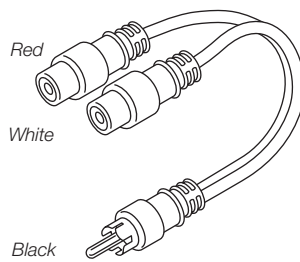

255-039 6-in 2-3.5 St Plugs to 3.5 St Jack

255-042 6-in 2-3.5 St Jacks to 3.5 St Plug

255-043 6-ft 2-3.5 St Jacks to 3.5 St Plug

255-045 6-ft 2-RCA Plugs to 3.5 Stereo Plug

255-048 6-ft 2-RCA Jacks to 3.5 Stereo Plug

255-055 6-in 2 RCA Plugs to 1/4" Stereo Plug

255-059 6-in 2-RCA Jacks to 1/4" Mono Plug

255-062 6-in 1/4" Stereo Jacks to 1/4" Stereo Plug

255-010 6-inch

255-020 6-inch

255-025 6-inch

255-036 6-inch

255-037 6-inch Stereo