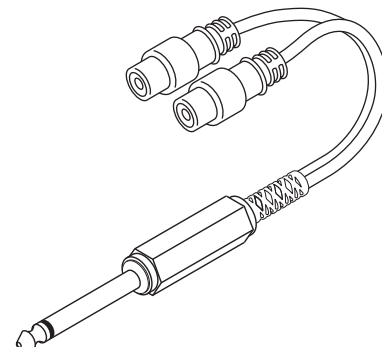

Distributed by:

JAMECO[®]
ELECTRONICS

www.Jameco.com ♦ 1-800-831-4242

The content and copyrights of the attached
material are the property of its owner.

Jameco Part Number 228401

Y-Cable Audio Adapters

Shielded Y-Cables – 3.7mm OD Black PVC Jacket
Fully Molded Nickel-Plated RCA Plugs
Color-Coded Red-White to Black
AWG26 Stranded Copper Center Conductor
Low-Loss 95% Spiral-Wound Copper Shield
99.99% Pure Oxygen-Free Copper Wire

255-038 6-inch Stereo

255-039 6-inch Stereo

255-042 6-inch Stereo

255-043 6-feet Stereo

255-045 6-feet Stereo

255-048 6-feet Stereo

255-055 6-inch Stereo

255-059 6-inch