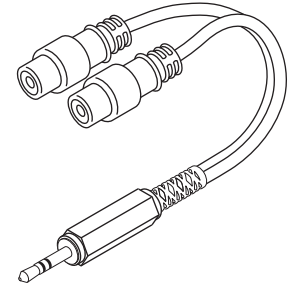

Distributed by:

JAMECO[®]
ELECTRONICS

www.Jameco.com ♦ 1-800-831-4242

The content and copyrights of the attached
material are the property of its owner.

Jameco Part Number 228401

Y-Cable Audio Adapters

Shielded Y-Cables – 3.7mm OD Black PVC Jacket
Fully Molded Nickel-Plated RCA Plugs
Color-Coded Red-White to Black
AWG26 Stranded Copper Center Conductor
Low-Loss 95% Spiral-Wound Copper Shield
99.99% Pure Oxygen-Free Copper Wire

255-055 6-in 2 RCA Plugs to 1/4" Stereo Plug

255-059 6-in 2-RCA Jacks to 1/4" Mono Plug

255-062 6-in 1/4" Stereo Jacks to 1/4" Stereo Plug

255-010 6-inch

255-020 6-inch

255-025 6-inch

255-036 6-inch

255-037 6-inch Stereo