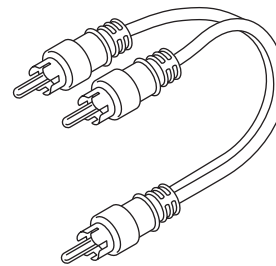

Distributed by:

JAMECO[®]
ELECTRONICS

www.Jameco.com ♦ 1-800-831-4242

The content and copyrights of the attached
material are the property of its owner.

Jameco Part Number 228401

Y-Cable Audio Adapters

Shielded Y-Cables – 3.7mm OD Black PVC Jacket
Fully Molded Nickel-Plated RCA Plugs
Color-Coded Red-White to Black
AWG26 Stranded Copper Center Conductor
Low-Loss 95% Spiral-Wound Copper Shield
99.99% Pure Oxygen-Free Copper Wire

255-010 6-in 2-RCA Jacks to RCA Plug

255-020 6-in 2-RCA Plugs to RCA Plug

255-025 6-in 2-RCA Plugs to RCA Jack

255-036 6-in 2-RCA Plugs to 3.5 Stereo Jack

255-037 6-in 2-RCA Plugs to Stereo Plug

255-038 6-in 2-RCA Jacks to 3.5 St Plug

255-039 6-in 2-3.5 St Plugs to 3.5 St Jack

255-042 6-in 2-3.5 St Jacks to 3.5 St Plug

255-043 6-ft 2-3.5 St Jacks to 3.5 St Plug

255-045 6-ft 2-RCA Plugs to 3.5 Stereo Plug

255-048 6-ft 2-RCA Jacks to 3.5 Stereo Plug

255-055 6-in 2 RCA Plugs to 1/4" Stereo Plug

255-059 6-in 2-RCA Jacks to 1/4" Mono Plug

255-062 6-in 1/4" Stereo Jacks to 1/4" Stereo Plug

255-010 6-inch

255-020 6-inch

255-025 6-inch

255-036 6-inch

255-037 6-inch Stereo