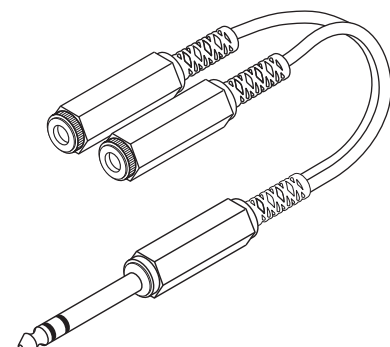

Distributed by:

JAMECO[®]
ELECTRONICS

www.Jameco.com ♦ 1-800-831-4242

The content and copyrights of the attached
material are the property of its owner.

Jameco Part Number 228401

Y-Cable Audio Adapters

Shielded Y-Cables – 3.7mm OD Black PVC Jacket
Fully Molded Nickel-Plated RCA Plugs
Color-Coded Red-White to Black
AWG26 Stranded Copper Center Conductor
Low-Loss 95% Spiral-Wound Copper Shield
99.99% Pure Oxygen-Free Copper Wire

255-055 6-in 2 RCA Plugs to 1/4" Stereo Plug

255-059 6-in 2-RCA Jacks to 1/4" Mono Plug

255-062 6-in 1/4" Stereo Jacks to 1/4" Stereo Plug

255-010 6-inch

255-020 6-inch

255-025 6-inch

255-036 6-inch

255-037 6-inch Stereo

255-038 6-inch Stereo

255-039 6-inch Stereo

255-042 6-inch Stereo

255-043 6-feet Stereo

255-045 6-feet Stereo

255-048 6-feet Stereo

255-055 6-inch Stereo

255-059 6-inch