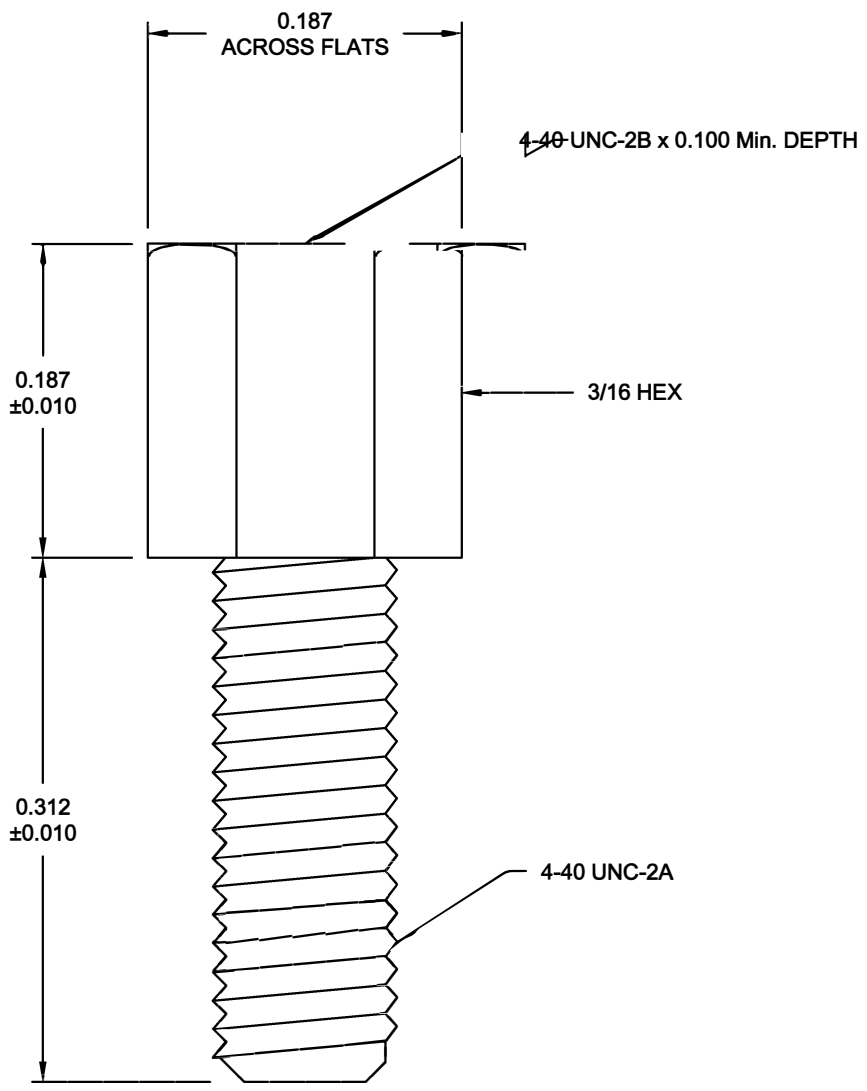

Distributed by:

**JAMECO**<sup>®</sup>  
ELECTRONICS

**www.Jameco.com ♦ 1-800-831-4242**

The content and copyrights of the attached  
material are the property of its owner.

Jameco Part Number 2302487

DESCRIPTION: 4-40 FEMALE SCREWLOCK

MATERIAL: BRASS - C3604  
PLATING: NICKEL

TORQUE VALUE: 4 - 5 IN. LBS. Max

DO NOT SCALE FROM DRAWING

THESE DRAWINGS AND SPECIFICATIONS ARE THE PROPERTY OF NorComp AND SHALL NOT BE REPRODUCED, COPIED OR USED AS THE BASIS FOR THE MANUFACTURE OF SALE OF APPARATUS WITHOUT WRITTEN PERMISSION.

DRAWN:		DATE: 8-8-05	
CHECKED:		DATE:	
SCALE: 8 : 1	SHEET 1	OF 1	REV 2

DWG NO.

RoHS COMPLIANT