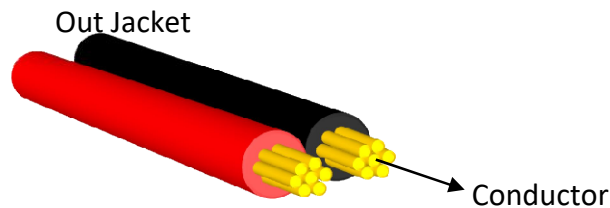

Model: SPW20
(61-3020-50、61-3020-100、61-3020-500、61-3020-1000)
Type: DC Power Cable
Specification: (16/0.20MM BC)X2F
Marketing: NONE
Appearance:

Shape	Color	Length	Package
Circle X2	Red/Black	50 Feet	Plastic Spool
		100 Feet	
		500 Feet	
		1000 Feet	

Construction:

Conductor

Material: Bare Copper (OFC)
Construction: 16 X 0.20 MM
Cross Section: AWG20 (0.50 MM²) X 2

Out Jacket

Material: Polyvinylchloride (PVC)
Thickness: 0.67 MM
Diameter: 2.3 X 4.6 MM

Operation Temp.: -20⁰C ~ 75⁰C