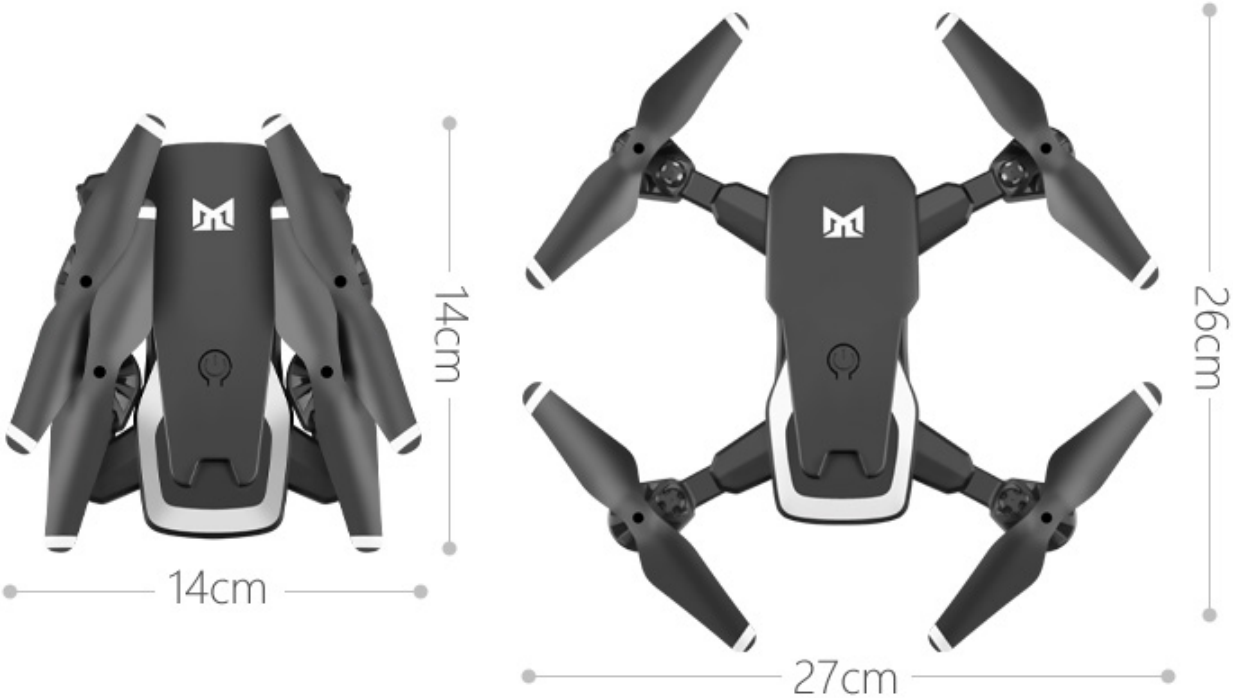

Product Size

Convenient folding,
easy to carry in one hand.