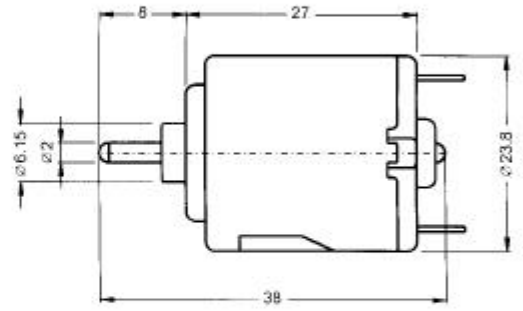

Distributed by:

www.Jameco.com ♦ 1-800-831-4242

The content and copyrights of the attached material are the property of its owner.

NICHIBO DC MOTOR

Jameco Part Number 231925
(FE-260-2295)

代表的用途：玩具
Typical Application：Motorized Toy

WEIGHT：30g(APPROX)

| MODEL | VOLTAGE | | NO LOAD | | AT MAXIMUM EFFICIENCY | | | | | STALL | |
|--------------|-----------------|----------------|---------|---------|-----------------------|---------|--------|--------|-------|---------|--------|
| | OPERATING RANGE | NOMNAL | SPEED | CURRENT | SPEED | CURRENT | TORQUE | OUTPUT | EFF | CURRENT | TORQUE |
| | | | rpm | A | rpm | A | g-cm | W | % | A | g-cm |
| FE-260-2670 | 1.5 - 3.0 | 1.5V CONSTANT | 5100 | 0.180 | 3700 | 0.66 | 10.53 | 0.40 | 42.92 | 2.41 | 50.08 |
| FE-260-2295 | 1.5 - 4.5 | 3.0V CONSTANT | 8100 | 0.180 | 6850 | 0.63 | 13.96 | 0.98 | 53.91 | 2.62 | 73.29 |
| FE-260-18130 | 1.5 - 4.5 | 3.0V CONSTANT | 6100 | 0.100 | 4780 | 0.36 | 10.27 | 0.50 | 49.63 | 1.39 | 52.75 |
| FE-260-08450 | 6.0 - 12.0 | 12.0V CONSTANT | 7500 | 0.035 | 5560 | 0.11 | 10.32 | 0.60 | 46.63 | 0.35 | 42.00 |