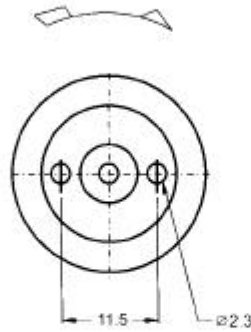

Distributed by:

www.Jameco.com ♦ 1-800-831-4242

The content and copyrights of the attached material are the property of its owner.

NICHIBO DC MOTOR

Jameco Part Number 231925
(FE-260-2295)

代表的用途：玩具
Typical Application：Motorized Toy

WEIGHT：30g(APPROX)

| MODEL | VOLTAGE | | NO LOAD | | AT MAXIMUM EFFICIENCY | | | | | STALL | |
|--------------|-----------------|----------------|---------|---------|-----------------------|---------|--------|--------|-------|---------|--------|
| | OPERATING RANGE | NOMNAL | SPEED | CURRENT | SPEED | CURRENT | TORQUE | OUTPUT | EFF | CURRENT | TORQUE |
| | | | rpm | A | rpm | A | g-cm | W | % | A | g-cm |
| FE-260-2670 | 1.5 - 3.0 | 1.5V CONSTANT | 5100 | 0.180 | 3700 | 0.66 | 10.53 | 0.40 | 42.92 | 2.41 | 50.08 |
| FE-260-2295 | 1.5 - 4.5 | 3.0V CONSTANT | 8100 | 0.180 | 6850 | 0.63 | 13.96 | 0.98 | 53.91 | 2.62 | 73.29 |
| FE-260-18130 | 1.5 - 4.5 | 3.0V CONSTANT | 6100 | 0.100 | 4780 | 0.36 | 10.27 | 0.50 | 49.63 | 1.39 | 52.75 |
| FE-260-08450 | 6.0 - 12.0 | 12.0V CONSTANT | 7500 | 0.035 | 5560 | 0.11 | 10.32 | 0.60 | 46.63 | 0.35 | 42.00 |