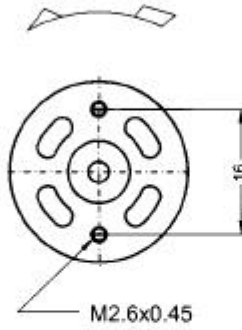

Distributed by:

[www.Jameco.com](http://www.Jameco.com) ♦ 1-800-831-4242

The content and copyrights of the attached material are the property of its owner.

Jameco Part Number 232047  
(MD5-2445)

**NICHIBO** DC MOTOR

代表的用途：吹風機  
Typical Application : Blow Dryer

WEIGHT : 50g(APPROX)

MODEL	VOLTAGE		NO LOAD		AT MAXIMUM EFFICIENCY					STALL	
	OPERATING RANGE	NOMNAL	SPEED rpm	CURRENT A	SPEED rpm	CURRENT A	TORQUE g-cm	OUTPUT W	EFF %	CURRENT A	TORQUE g-cm
MD5-2445	6.0 - 12.0	12.0V CONSTANT	24500	0.65	19850	2.05	79.70	16.23	65.98	8.75	420
MD5-2070	6.0 - 12.0	12.0V CONSTANT	15700	0.30	12150	1.20	62.24	7.76	54.06	4.09	275
MD5-1885	6.0 - 18.0	12.0V CONSTANT	12500	0.20	9820	0.74	53.50	5.39	60.73	2.70	250
MD5-12160	12.0 - 24.0	12.0V CONSTANT	5600	0.12	4000	0.30	34.29	1.41	39.10	0.75	120