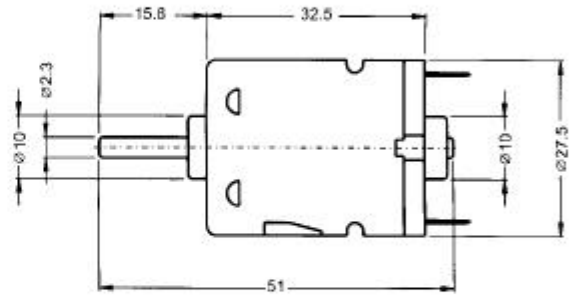

Distributed by:

[www.Jameco.com](http://www.Jameco.com) ♦ 1-800-831-4242

The content and copyrights of the attached material are the property of its owner.

Jameco Part Number 232047  
(MD5-2445)

**NICHIBO** DC MOTOR

代表的用途：吹風機  
Typical Application : Blow Dryer

WEIGHT : 50g(APPROX)

MODEL	VOLTAGE		NO LOAD		AT MAXIMUM EFFICIENCY					STALL	
	OPERATING RANGE	NOMNAL	SPEED rpm	CURRENT A	SPEED rpm	CURRENT A	TORQUE g-cm	OUTPUT W	EFF %	CURRENT A	TORQUE g-cm
MD5-2445	6.0 - 12.0	12.0V CONSTANT	24500	0.65	19850	2.05	79.70	16.23	65.98	8.75	420
MD5-2070	6.0 - 12.0	12.0V CONSTANT	15700	0.30	12150	1.20	62.24	7.76	54.06	4.09	275
MD5-1885	6.0 - 18.0	12.0V CONSTANT	12500	0.20	9820	0.74	53.50	5.39	60.73	2.70	250
MD5-12160	12.0 - 24.0	12.0V CONSTANT	5600	0.12	4000	0.30	34.29	1.41	39.10	0.75	120