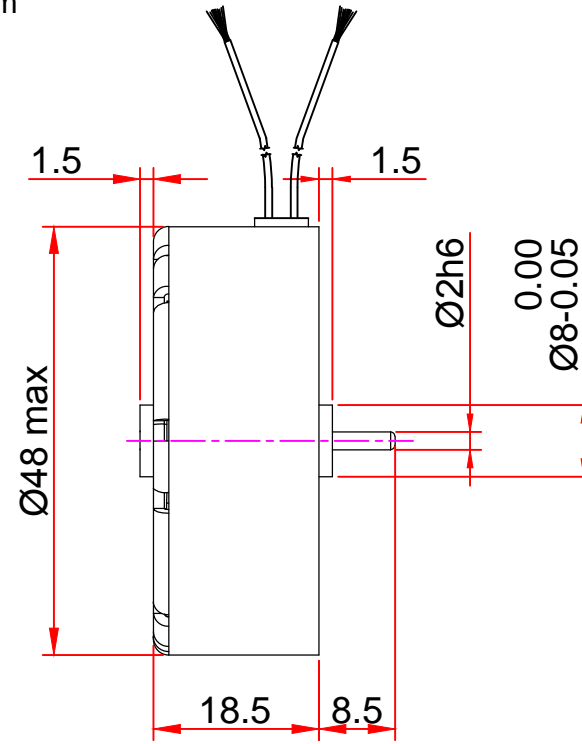

Issue/RevNo	Revision note	Date	Signature	Checked
1.0	Original Issue	01/04/2014	MBM	TNB

Itemref	Client			Article No./Reference	
Designed by MBM	Checked by TNB	Approved by TNB	Date 01/04/2014	Scale do not scale	
BRAND - MECHTEX Navi Mumbai - 400 709.			MT6b		
F-MKT-022 VER 3.0			Assembly Drawing		Edition Sheet 1 of 1