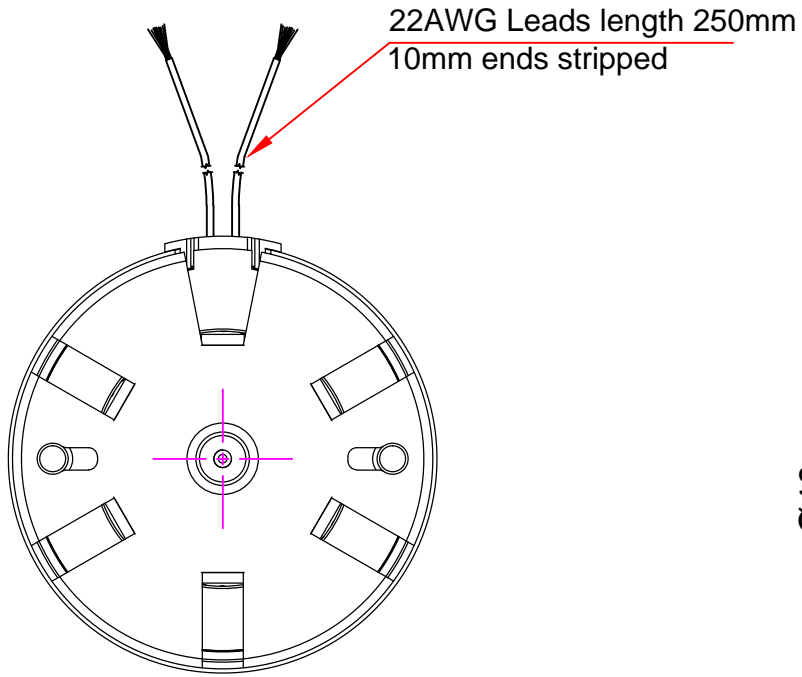

Issue/RevNo	Revision note	Date	Signature	Checked
1.0	Original Issue	01/04/2014	MBM	TNB

Itemref	Client			Article No./Reference	
Designed by MBM	Checked by TNB	Approved by TNB	Date 01/04/2014	Scale do not scale	
BRAND - MECHTEX Navi Mumbai - 400 709.			MT6b		
F-MKT-022 VER 3.0			Assembly Drawing		Edition Sheet 1 of 1