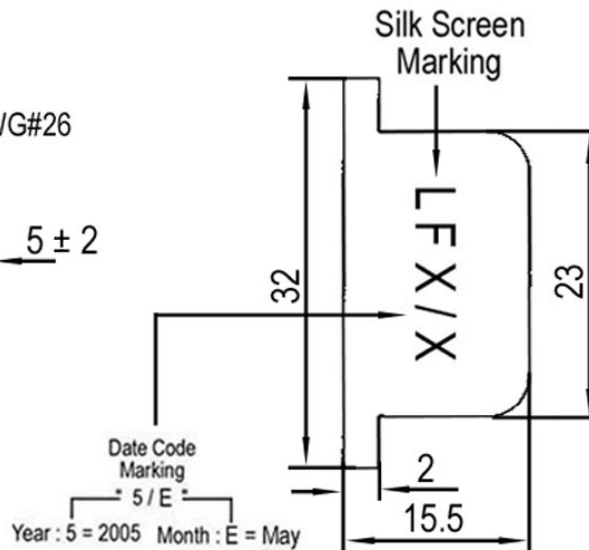

SPECIFICATIONS SHEET

PRODUCT TYPE : MECHANICAL BUZZER

PRODUCT SERIES : DB-E638

DESCRIPTION : MC BUZZER SINGLE 9VDC L/W ABS SP RoHS

COLOR : BLACK

ELECTRICAL SPECIFICATIONS

MODEL NO.	63S1090LF - LA	
OPERATING VOLTAGE RANGE (VDC)	6.0 ~ 12.0	
RATED VOLTAGE (VDC)	9	
* MAX. RATED CURRENT (mA)	25	
* MIN. SOUND OUTPUT (dBA/ 20 cm)	75	
* FREQUENCY (Hz)	400 +/- 100	
TONE NATURE	SINGLE	
OPERATING TEMPERATURE (° C)	-10 ~ +60	
TERMINAL	LEADWIRE (UL1095 , AWG#26)	
HOUSING MATERIAL	ABS	
WEIGHT (g)	10.0	

* Value applying at rated voltage

DIMENSIONS

UNIT : mm

TOP VIEW

SIDE VIEW

Approved By : 
Date : 06-Jun-2006

Prepared By : 
Date : 06-Jun-2006

Modify :	Date :	By :