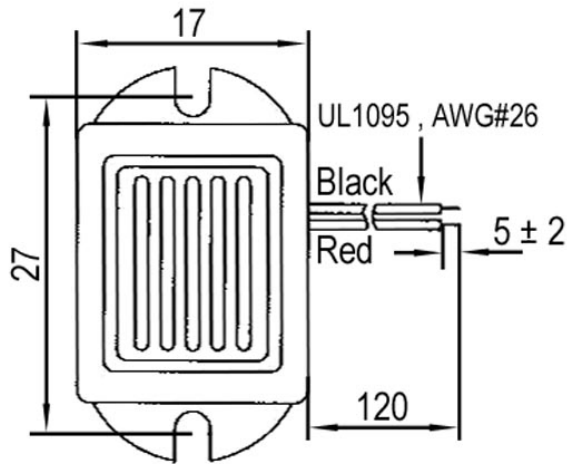

SPECIFICATIONS SHEET

PRODUCT TYPE : MECHANICAL BUZZER

PRODUCT SERIES : DB-E638

DESCRIPTION : MC BUZZER SINGLE 9VDC L/W ABS SP RoHS

COLOR : BLACK

ELECTRICAL SPECIFICATIONS

MODEL NO.	63S1090LF - LA	
OPERATING VOLTAGE RANGE (VDC)	6.0 ~ 12.0	
RATED VOLTAGE (VDC)	9	
* MAX. RATED CURRENT (mA)	25	
* MIN. SOUND OUTPUT (dBA/ 20 cm)	75	
* FREQUENCY (Hz)	400 +/- 100	
TONE NATURE	SINGLE	
OPERATING TEMPERATURE (° C)	-10 ~ +60	
TERMINAL	LEADWIRE (UL1095 , AWG#26)	
HOUSING MATERIAL	ABS	
WEIGHT (g)	10.0	

* Value applying at rated voltage

DIMENSIONS

UNIT : mm

TOP VIEW

SIDE VIEW

Approved By : 
Date : 06-Jun-2006

Prepared By : 
Date : 06-Jun-2006

Modify :	Date :	By :