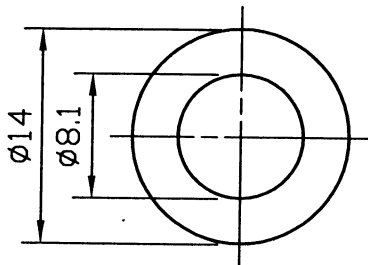

L	15		
---	----	--	--

NUT

WASHER t=0.4

● 300° ROTATION MONO UNIT

1 2 3

CIRCUIT

TOP WILLING CO., LTD.

RV24AF-10-(L)R1-XXX(-00C4)(-3)

NO.	DATE	DESCRIPTION	MODEL NAME				
TOL. UNLESS OTHERWISE STATED		DIMENSION	SCALE	DRAWN BY	CHECKED BY	APPROVED BY	DRAWING NO.
less than	10	±0.3	2:1	彭 2012-1-13. 錫匯		劉 2012-1-13. 全紅	
above	10 ~ 30	±0.5					
above	30 ~ 100	±1.0					
above		±0.7					