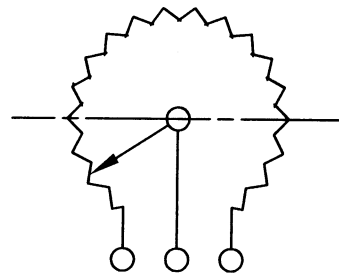

L	15		
---	----	--	--

NUT

WASHER t=0.4

● 300° ROTATION MONO UNIT

1 2 3

CIRCUIT

TOP WILLING CO., LTD.

RV24AF-10-(L)R1-XXX(-00C4)(-3)

NO.	DATE	DESCRIPTION	MODEL NAME				
TOL. UNLESS OTHERWISE STATED		DIMENSION	SCALE	DRAWN BY	CHECKED BY	APPROVED BY	DRAWING NO.
less than	10	±0.3	2:1	彭 2012-1-13. 錫匯		劉 2012-1-13. 全紅	
above	10 ~ 30	±0.5					
above	30 ~ 100	±1.0					
above		±0.7					