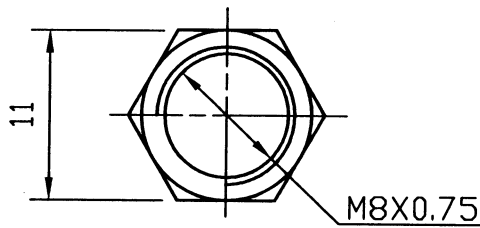

L	15		
---	----	--	--

NUT

WASHER t=0.4

● 300° ROTATION MONO UNIT

1 2 3

CIRCUIT

TOP WILLING CO., LTD.

RV24AF-10-(L)R1-XXX(-00C4)(-3)

NO.	DATE	DESCRIPTION	MODEL NAME				
TOL. UNLESS OTHERWISE STATED		DIMENSION	SCALE	DRAWN BY	CHECKED BY	APPROVED BY	DRAWING NO.
less than	10	±0.3	2:1	彭 2012-1-13. 錫匯		劉 2012-1-13. 全紅	
above	10 ~ 30	±0.5					
above	30 ~ 100	±1.0					
above		±0.7					