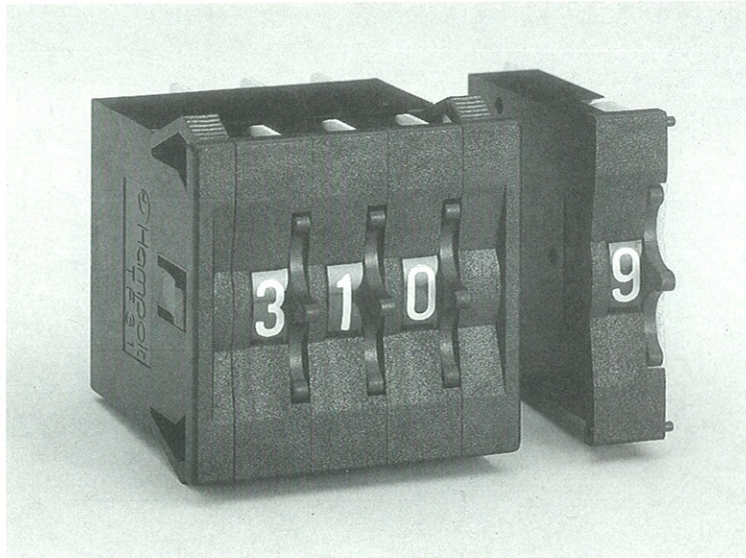

Distributed by:

JAMECO[®]
ELECTRONICS

www.Jameco.com ♦ 1-800-831-4242

The content and copyrights of the attached
material are the property of its owner.

Jameco Part Number 26818

MIDDLE ENHANCED SIZE THUMBWHEEL SERIES

TF31

DIMENSIONS

OUTPUT TRACE

ORDERING NUMBER: G T F 3 1 X X X X