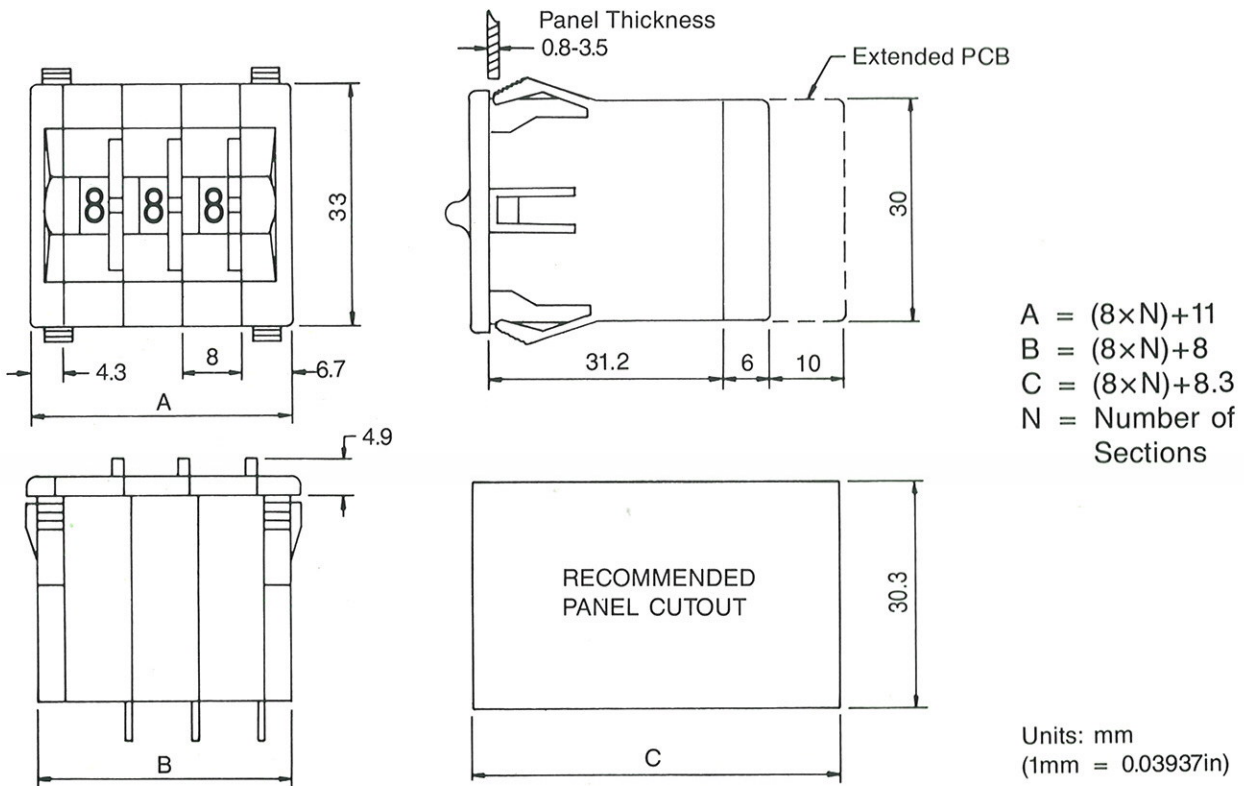

Distributed by:

JAMECO[®]
ELECTRONICS

www.Jameco.com ♦ 1-800-831-4242

The content and copyrights of the attached
material are the property of its owner.

Jameco Part Number 26818

MIDDLE ENHANCED SIZE THUMBWHEEL SERIES

TF31

DIMENSIONS

OUTPUT TRACE

ORDERING NUMBER: G T F 3 1 X X X X