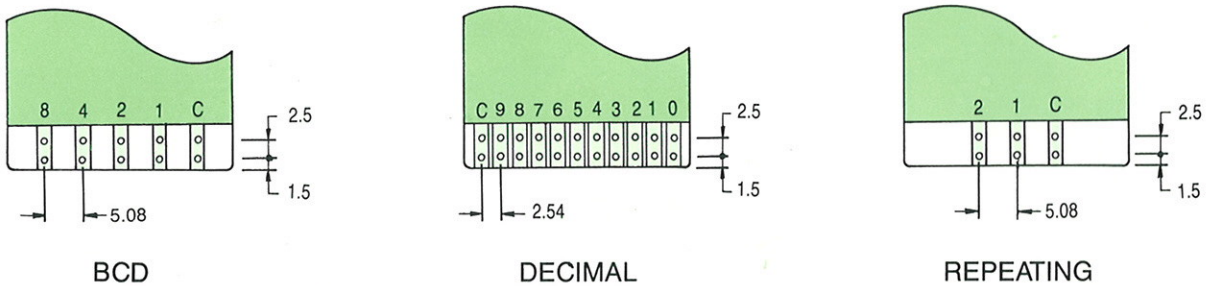

Distributed by:

JAMECO[®]
ELECTRONICS

www.Jameco.com ♦ 1-800-831-4242

The content and copyrights of the attached
material are the property of its owner.

Jameco Part Number 26818

MIDDLE ENHANCED SIZE THUMBWHEEL SERIES

TF31

DIMENSIONS

OUTPUT TRACE

ORDERING NUMBER: G T F 3 1 X X X X