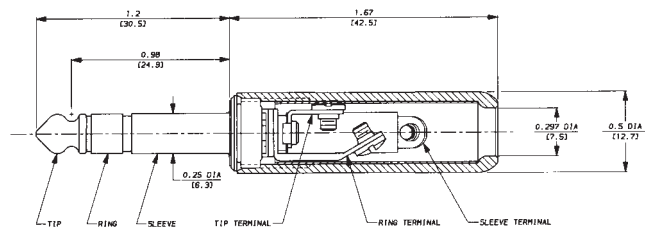

Distributed by:

www.Jameco.com ♦ 1-800-831-4242

The content and copyrights of the attached material are the property of its owner.

1/4" COMMERCIAL PHONE PLUGS

No. 280 typical — shown with solder lug terminals, cord clamp and shielded handle.

No. 260 typical — shown with screw-type terminals and plastic handle.

No. 570 (Typical)

No. 590 (Typical)

DIMENSIONS ARE FOR REFERENCE ONLY $\frac{\text{Inch}}{\text{(mm)}}$

NOTE: Contact your Switchcraft Representative for price and delivery.