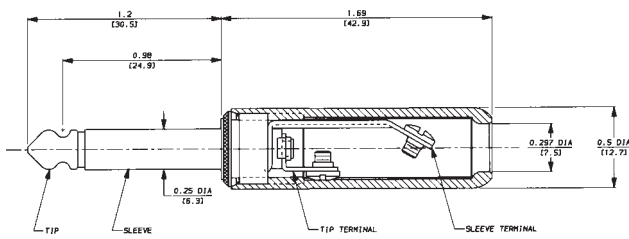

Distributed by:

www.Jameco.com ♦ 1-800-831-4242

The content and copyrights of the attached material are the property of its owner.

1/4" COMMERCIAL PHONE PLUGS

No. 280 typical — shown with solder lug terminals, cord clamp and shielded handle.

No. 260 typical — shown with screw-type terminals and plastic handle.

No. 570 (Typical)

No. 590 (Typical)

DIMENSIONS ARE FOR REFERENCE ONLY $\frac{\text{Inch}}{\text{(mm)}}$

NOTE: Contact your Switchcraft Representative for price and delivery.