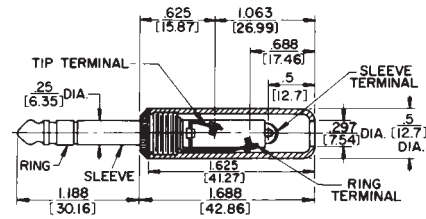

Distributed by:

www.Jameco.com ♦ 1-800-831-4242

The content and copyrights of the attached material are the property of its owner.

1/4" COMMERCIAL PHONE PLUGS

No. 280 typical — shown with solder lug terminals, cord clamp and shielded handle.

No. 260 typical — shown with screw-type terminals and plastic handle.

No. 570 (Typical)

No. 590 (Typical)

DIMENSIONS ARE FOR REFERENCE ONLY $\frac{\text{Inch}}{\text{(mm)}}$

NOTE: Contact your Switchcraft Representative for price and delivery.