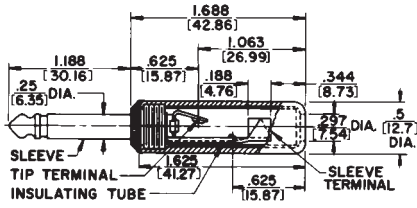

Distributed by:

www.Jameco.com ♦ 1-800-831-4242

The content and copyrights of the attached material are the property of its owner.

1/4" COMMERCIAL PHONE PLUGS

No. 280 typical — shown with solder lug terminals, cord clamp and shielded handle.

No. 260 typical — shown with screw-type terminals and plastic handle.

No. 570 (Typical)

No. 590 (Typical)

DIMENSIONS ARE FOR REFERENCE ONLY $\frac{\text{Inch}}{\text{(mm)}}$

NOTE: Contact your Switchcraft Representative for price and delivery.