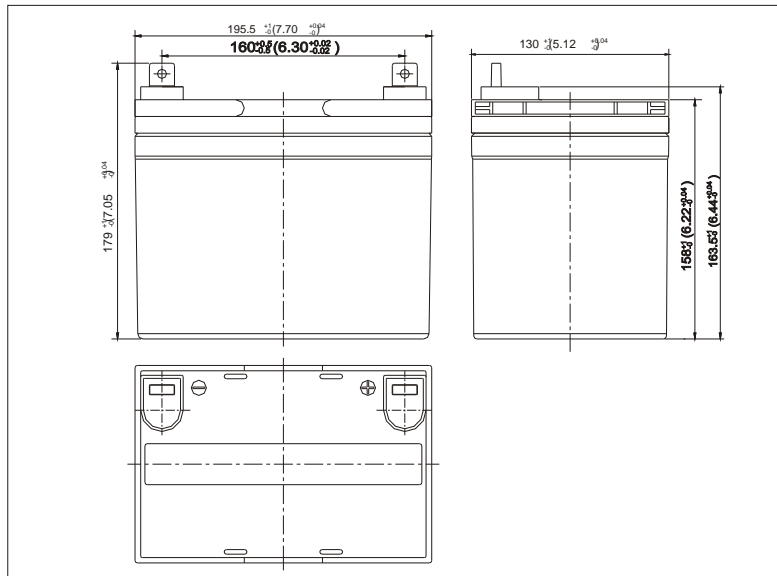

☆ Dimensions