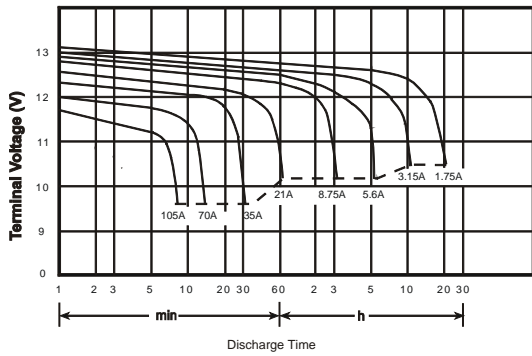

TY12350 12V, 35.0Ah

☆ SPECIFICATION

- NOMINAL VOLTAGE : 12V
- NOMINAL CAPACITY(20 hrs) : 35Ah
- DIMENSIONS
 - TOTAL HEIGHT : 179 mm (7.05 inches)
 - CONTAINER HEIGHT : 163.5 mm (6.44inches)
 - LENGTH : 195.5 mm (7.70 inches)
 - WIDTH : 130 mm (5.12 inches)
- WEIGHT : APPROX 11.5Kg (25.35 lbs)
- MAX DISCHARGE CURRENT : 175A (5 sec)
- STANDARD TERMINALS : FP-09
- CONTAINER MATERIAL : GENERAL GRADE ABS

☆ CHARACTERISTICS

- CAPACITY 25 C / 77 F
 - 20 hr @ 1.75 A : 35 Ah
 - 5 hr @ 5.6 A : 26 Ah
 - 1 hr @ 21 A : 21 Ah
 - 1 C @ 35 A : 17.5 Ah
- INTERNAL RESISTANCE : 8 m Ω
- CHARGING VOLTAGE (25C , 77 F)
 - STANDBY USE : 2.2750.025 V/CELL
:(-3.3mV / C / CELL)
 - CYCLE USE : 2.2750.025 V/CELL
:(-5mV / C / CELL)°
- MAX CHARGING CURRENT : 10.5 A

Discharge Characteristics 25 C (77 F)

Discharge Current vs Time

☆ Dimensions

☆ Terminal