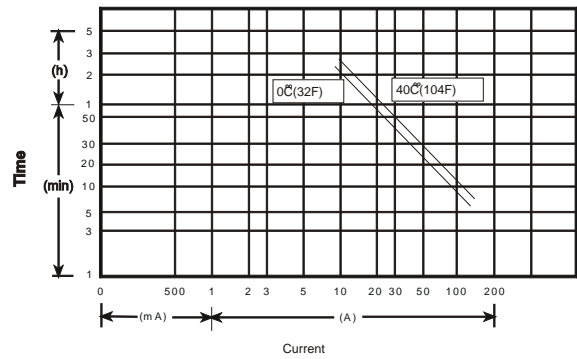

TY12350 12V, 35.0Ah

☆ SPECIFICATION

- NOMINAL VOLTAGE : 12V
- NOMINAL CAPACITY(20 hrs) : 35Ah
- DIMENSIONS
 - TOTAL HEIGHT : 179 mm (7.05 inches)
 - CONTAINER HEIGHT : 163.5 mm (6.44inches)
 - LENGTH : 195.5 mm (7.70 inches)
 - WIDTH : 130 mm (5.12 inches)
- WEIGHT : APPROX 11.5Kg (25.35 lbs)
- MAX DISCHARGE CURRENT : 175A (5 sec)
- STANDARD TERMINALS : FP-09
- CONTAINER MATERIAL : GENERAL GRADE ABS

☆ CHARACTERISTICS

- CAPACITY 25 C / 77 F
 - 20 hr @ 1.75 A : 35 Ah
 - 5 hr @ 5.6 A : 26 Ah
 - 1 hr @ 21 A : 21 Ah
 - 1 C @ 35 A : 17.5 Ah
- INTERNAL RESISTANCE : 8 m Ω
- CHARGING VOLTAGE (25C , 77 F)
 - STANDBY USE : 2.2750.025 V/CELL
:(-3.3mV / C / CELL)
 - CYCLE USE : 2.2750.025 V/CELL
:(-5mV / C / CELL)°
- MAX CHARGING CURRENT : 10.5 A

Discharge Characteristics 25 C (77 F)

Discharge Current vs Time

☆ Dimensions

☆ Terminal