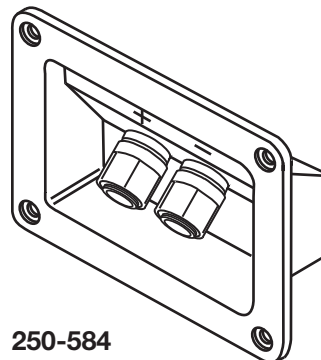

250-234 4-Pin
250-235 6-Pin
250-236 8-Pin

250-238 4-Pin
250-239 6-Pin
250-240 8-Pin

250-700

Microphone Connectors

- 250-700** 3C XLR Plug Panel Mount
- 250-705** 3C XLR Jack Panel Mount
- 250-710** 3C XLR Plug with Strain Relief
- 250-720** 3C XLR Jack with Strain Relief
- 250-790** 4C Microphone Connector

250-705

250-710

250-720

Car-Antenna Connector

- 250-302** Motorola Car-Antenna Plug

250-790

250-302

250-582

Speaker Terminals

- 250-582** 25/16" x 7/8" Terminal Connector
- 250-583** 2" Round Cup Terminal Connector
- 250-584** 33/4" x 3" Square Cup Terminal

250-583

250-584

250-800BK Black
250-800RD Red

Speaker Cable Connectors