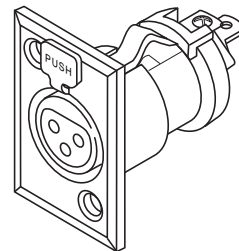

250-585 5-Pin 180°
250-592 8-Pin

250-586 5-Pin 180°

Mini-DIN Connectors

Nickel-Plated Contacts – Solder Terminals
Black Plastic Housing with Strain Relief

- 250-234** 4-Pin Plug – S-Video Connector
- 250-235** 6-Pin Plug – Keyboard Connector
- 250-236** 8-Pin Plug – Apple Macintosh
- 250-238** 4-Pin Jack – S-Video Connector
- 250-239** 6-Pin Jack – Keyboard Connector
- 250-240** 8-Pin Jack – Apple Macintosh

250-234 4-Pin
250-235 6-Pin
250-236 8-Pin

250-238 4-Pin
250-239 6-Pin
250-240 8-Pin

250-700

Microphone Connectors

- 250-700** 3C XLR Plug Panel Mount
- 250-705** 3C XLR Jack Panel Mount
- 250-710** 3C XLR Plug with Strain Relief
- 250-720** 3C XLR Jack with Strain Relief
- 250-790** 4C Microphone Connector