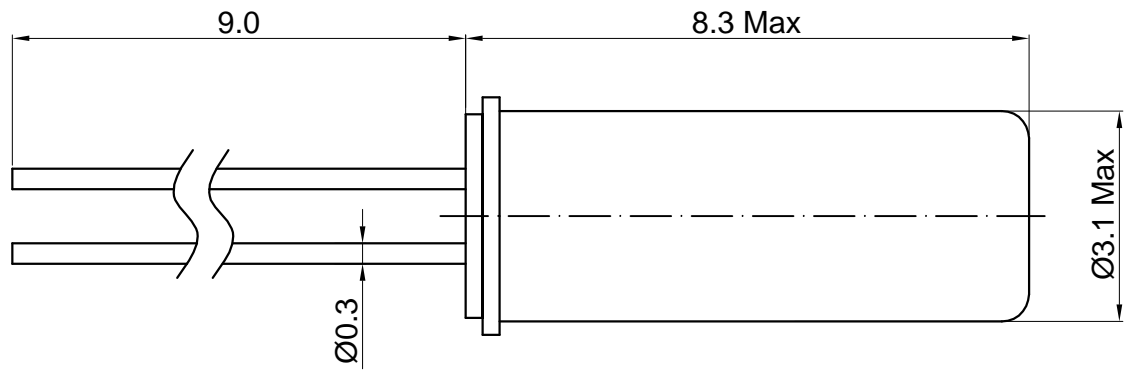

NO.	ITEM	SPECIFICATION
1	Operating Temperature Range	-10°C ~ +60 °C
2	Frequency	32.768 KHz
3	Drive Level	1 mW
4	Frequency Tolerance	± 50 PPM
5	Aging for First Year	± 3 PPM ( Max +25 °C)
6	Load Capacitance	12.5 pF

Rev.	Revision	Date
01	Update	11/9/2011

DRAWN	Emily	11/9/2011
CHECKED	Sara	11/9/2011
ENG APPR.		
MFG APPR.		
Q.A.		

UNIT: mm

Sinotech

ECS-.327-12.5-13

SIZE  
A4

P/N  
325244

REV  
01

SCALE: 20:1

Weight(kg):

SHEET 1 OF 1